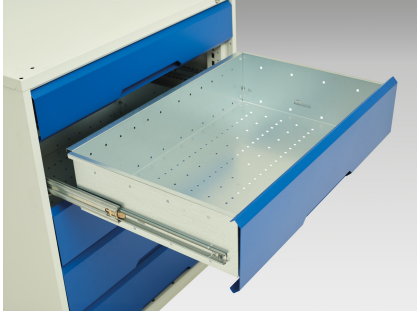

16923204. - verso mobile storage bench (mpx)

Short Description

verso mobile storage bench (mpx) with 3 drawer cab / 3 drawer cab
WxDxH: 1250x600x830mm

Product Images

Additional Information

Drawer load capacity	50 kg
Drawer height 1	125mm
Drawer 1 Internal Dimensions	1130mm x 480mm x 100mm
Drawer height 2	175mm
Drawer 2 Internal Dimensions	1130mm x 480mm x 100mm
Drawer height 3	175mm
Drawer 3 Internal Dimensions	1130mm x 480mm x 150mm
Drawer height 4	125mm
Drawer 4 Internal Dimensions	1130mm x 480mm x 100mm
Drawer height 5	175mm
Drawer 5 Internal Dimensions	1130mm x 480mm x 150mm
Drawer height 6	175mm
Drawer 6 Internal Dimensions	1130mm x 480mm x 150mm
Door type	Plain
Width	1250
Depth	600
Height	830
Customs tariff number	94032080
Product material	Sheet steel
Product surface	Powder coated

Product Options

Colour:	Light grey / Anthracite grey
---------	------------------------------

	Light grey / Gentian blue
--	---------------------------

	Light grey / Light grey
--	-------------------------

	Light grey / Crimson red
--	--------------------------