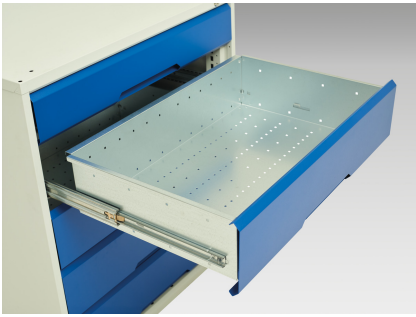

# 16923203. - verso mobile storage bench (mpx)

## Short Description

verso mobile storage bench (mpx) with 3 drawer cab / cupboard  
WxDxH: 1250x600x830mm

## Additional Information

---

Drawer load capacity	50 kg
Drawer height 1	125mm
Drawer 1 Internal Dimensions	1130mm x 480mm x 100mm
Drawer height 2	175mm
Drawer 2 Internal Dimensions	1130mm x 480mm x 100mm
Drawer height 3	175mm
Drawer 3 Internal Dimensions	1130mm x 480mm x 150mm
Door type	Plain
Door height 1	475 mm
Width	1250
Depth	600
Height	830
Customs tariff number	94032080
Product material	Sheet steel
Product surface	Powder coated