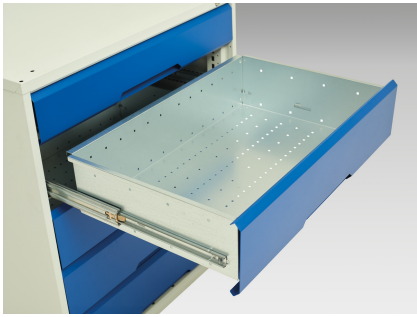

# 16923203. - verso mobile storage bench (mpx)

## Short Description

verso mobile storage bench (mpx) with 3 drawer cab / cupboard  
WxDxH: 1250x600x830mm

## Additional Information

---

Drawer load capacity	50 kg
Drawer height 1	125mm
Drawer 1 Internal Dimensions	1130mm x 480mm x 100mm
Drawer height 2	175mm
Drawer 2 Internal Dimensions	1130mm x 480mm x 100mm
Drawer height 3	175mm
Drawer 3 Internal Dimensions	1130mm x 480mm x 150mm
Door type	Plain
Door height 1	475 mm
Width	1250
Depth	600
Height	830
Customs tariff number	94032080
Product material	Sheet steel
Product surface	Powder coated

## Product Options

---

Colour:	Light grey / Anthracite grey
	Light grey / Gentian blue
	Light grey / Light grey
	Light grey / Crimson red