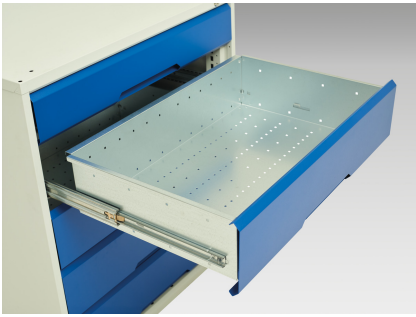

16923201. - verso mobile storage bench (mpx)

Short Description

verso mobile storage bench (mpx) with 1 drawer-cbd / 1 drawer-cbd
WxDxH: 1250x600x830mm

Product Images

Additional Information

| | |
|------------------------------|------------------------|
| Drawer load capacity | 50 kg |
| Drawer height 1 | 125mm |
| Drawer 1 Internal Dimensions | 1130mm x 480mm x 100mm |
| Drawer height 2 | 125mm |
| Drawer 2 Internal Dimensions | 1130mm x 480mm x 100mm |
| Door type | Plain |
| Door height 1 | 350 mm |
| Width | 1250 |
| Depth | 600 |
| Height | 830 |
| Customs tariff number | 94032080 |
| Product material | Sheet steel |
| Product surface | Powder coated |

Product Options

| | |
|---------|------------------------------|
| Colour: | Light grey / Anthracite grey |
| | Light grey / Gentian blue |
| | Light grey / Light grey |
| | Light grey / Crimson red |