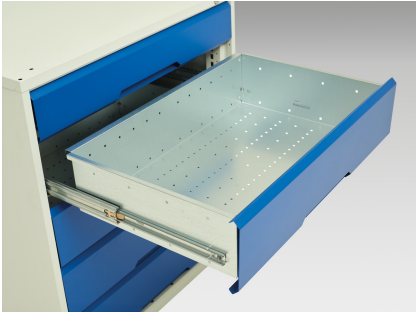

# 16923201. - verso mobile storage bench (mpx)

## Short Description

verso mobile storage bench (mpx) with 1 drawer-cbd / 1 drawer-cbd  
WxDxH: 1250x600x830mm

## Additional Information

---

Drawer load capacity	50 kg
Drawer height 1	125mm
Drawer 1 Internal Dimensions	1130mm x 480mm x 100mm
Drawer height 2	125mm
Drawer 2 Internal Dimensions	1130mm x 480mm x 100mm
Door type	Plain
Door height 1	350 mm
Width	1250
Depth	600
Height	830
Customs tariff number	94032080
Product material	Sheet steel
Product surface	Powder coated