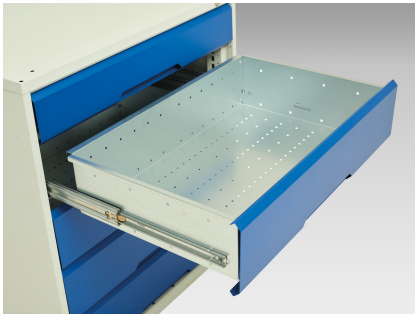

# 16923200. - verso mobile storage bench (mpx)

## Short Description

verso mobile storage bench (mpx) with 1 drawer-cbd / mid shelf  
WxDxH: 1250x600x830mm

## Additional Information

---

Drawer load capacity	50 kg
Drawer height 1	125mm
Drawer 1 Internal Dimensions	1130mm x 480mm x 100mm
Drawer 2 Internal Dimensions	1130mm x 480mm x 100mm
Door type	Plain
Door height 1	350 mm
Shelf load capacity	75kg
Width	1250
Depth	600
Height	830
Customs tariff number	94032080
Product material	Sheet steel
Product surface	Powder coated

## Product Options

---

Colour:	Light grey / Anthracite grey
	Light grey / Gentian blue
	Light grey / Light grey
	Light grey / Crimson red