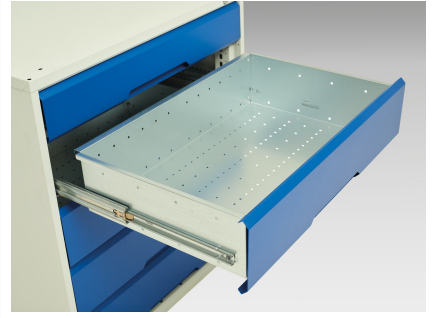

16922800. - verso mobile welded bench

Short Description

verso mobile welded bench with 1 drawer cab & steel top
WxDxH: 1000x600x910mm

Product Images

Additional Information

Drawer load capacity	50 kg
Drawer height 1	175mm
Drawer 1 Internal Dimensions	880mm x 480mm x 150mm
Drawer 2 Internal Dimensions	880mm x 480mm x 150mm
Width	1000
Depth	600
Height	910
Customs tariff number	94039010
Product material	Sheet steel
Product surface	Powder coated

Product Options

Colour:	Light grey / Anthracite grey
	Light grey / Gentian blue
	Light grey / Light grey
	Light grey / Crimson red