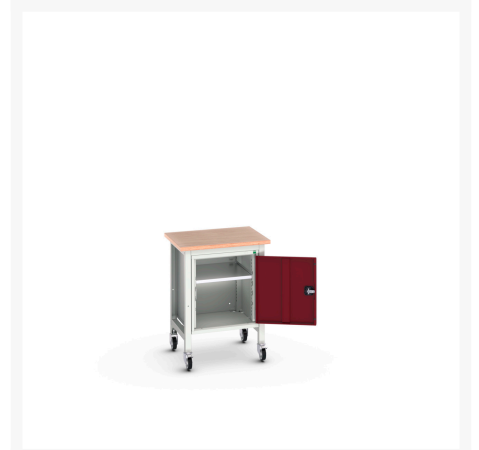

16922202. - verso mobile workstand

Short Description

verso mobile workstand with cupboard & multiplex top
WxDxH: 700x600x930mm

Product Images

Additional Information

| | |
|-----------------------|---------------|
| Door height 1 | 525 mm |
| Shelf load capacity | 75kg |
| Width | 700 |
| Depth | 600 |
| Height | 930 |
| Customs tariff number | 94032080 |
| Product material | Sheet steel |
| Product surface | Powder coated |

Product Options

| | |
|---------|------------------------------|
| Colour: | Light grey / Anthracite grey |
| | Light grey / Gentian blue |
| | Light grey / Light grey |
| | Light grey / Crimson red |