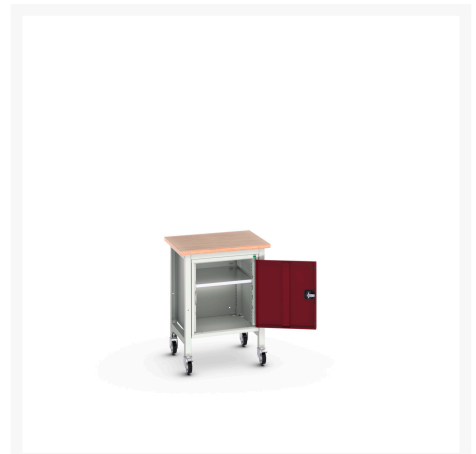

16922202. - verso mobile workstand

Short Description

verso mobile workstand with cupboard & multiplex top
WxDxH: 700x600x930mm

Product Images

Additional Information

Door height 1	525 mm
Shelf load capacity	75kg
Width	700
Depth	600
Height	930
Customs tariff number	94032080
Product material	Sheet steel
Product surface	Powder coated

Product Options

Colour:	Light grey / Anthracite grey
	Light grey / Gentian blue
	Light grey / Light grey
	Light grey / Crimson red