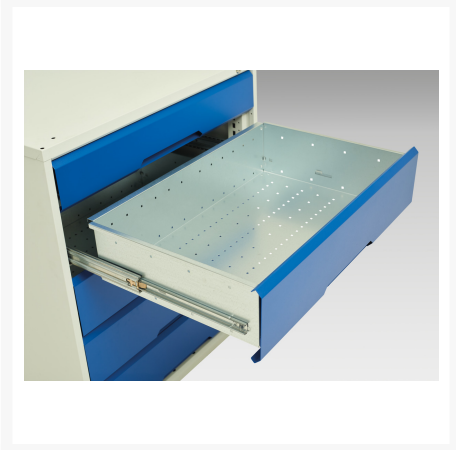

16922200. - verso mobile workstand

Short Description

verso mobile workstand with 1 drawer cabinet & multiplex top
WxDxH: 700x600x930mm

Product Images

Additional Information

Drawer load capacity	50 kg
Drawer height 1	175mm
Drawer 1 Internal Dimensions	580mm x 480mm x 150mm
Drawer 2 Internal Dimensions	580mm x 480mm x 150mm
Width	700
Depth	600
Height	930
Customs tariff number	94032080
Product material	Sheet steel
Product surface	Powder coated

Product Options

Colour:	Light grey / Anthracite grey
	Light grey / Gentian blue
	Light grey / Light grey
	Light grey / Crimson red