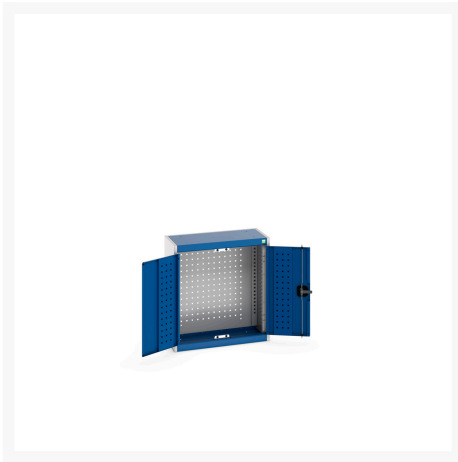

## 40031058. - cubio cupboard

### Short Description

---

cubio cupboard with perfo backpanel  
WxDxH: 650x325x700mm

## Additional Information

Door type	Perfo
Width	650
Depth	325
Height	700
Customs tariff number	94032080
Product material	Sheet steel
Product surface	Powder coated

## Product Options

---

Colour: Anthracite grey / Anthracite grey

Light grey / Anthracite grey

Light grey / Gentian blue

Light grey / Light grey

Light grey / Crimson red