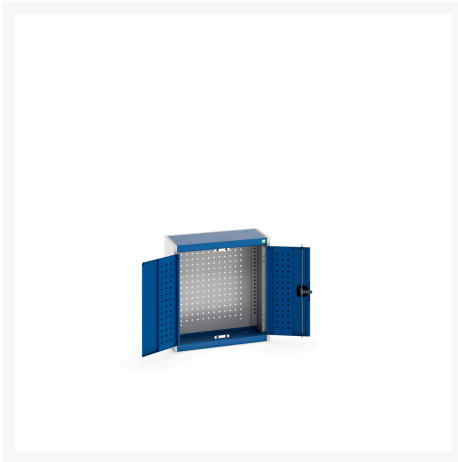

40031058. - cubio cupboard

Short Description

cubio cupboard with perfo backpanel
WxDxH: 650x325x700mm

Product Images

Additional Information

Door type	Perfo
Width	650
Depth	325
Height	700
Customs tariff number	94032080
Product material	Sheet steel
Product surface	Powder coated

Product Options

Colour: Anthracite grey / Anthracite grey

Light grey / Anthracite grey

Light grey / Gentian blue

Light grey / Light grey

Light grey / Crimson red