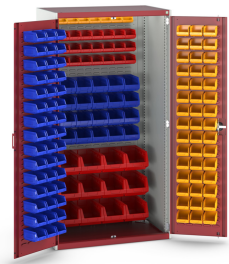

40021129. - cubio cupboard

Short Description

cubio cupboard louvre doors louvre backpanel & 150 bins
WxDxH: 1050x650x2000mm

Product Images

Additional Information

Door type	Louvre
Door height 1	1900 mm
Width	1050
Depth	650
Height	2000
Customs tariff number	94032080
Product material	Sheet steel
Product surface	Powder coated

Product Options

Colour:	Anthracite grey / Anthracite grey
	Light grey / Anthracite grey
	Light grey / Gentian blue
	Light grey / Light grey
	Light grey / Crimson red