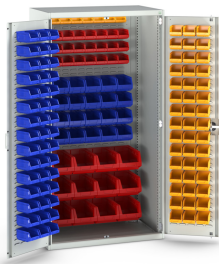

40021129. - cubio cupboard

Short Description

cubio cupboard louvre doors louvre backpanel & 150 bins
WxDxH: 1050x650x2000mm

Product Images

Additional Information

Door type	Louvre
Door height 1	1900 mm
Width	1050
Depth	650
Height	2000
Customs tariff number	94032080
Product material	Sheet steel
Product surface	Powder coated

Product Options

Colour:	Anthracite grey / Anthracite grey
	Light grey / Anthracite grey
	Light grey / Gentian blue
	Light grey / Light grey
	Light grey / Crimson red