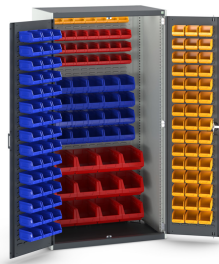

40021129. - cubio cupboard

Short Description

cubio cupboard louvre doors louvre backpanel & 150 bins
WxDxH: 1050x650x2000mm

Product Images

Additional Information

Door type	Louvre
Door height 1	1900 mm
Width	1050
Depth	650
Height	2000
Customs tariff number	94032080
Product material	Sheet steel
Product surface	Powder coated

Product Options

Colour:	Anthracite grey / Anthracite grey
	Light grey / Anthracite grey
	Light grey / Gentian blue
	Light grey / Light grey
	Light grey / Crimson red