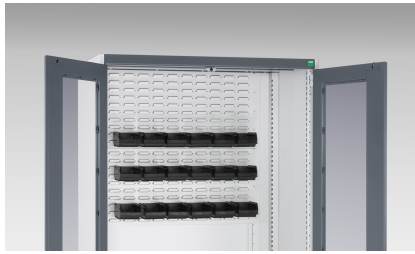

40021129. - cubio cupboard

Short Description

cubio cupboard louvre doors louvre backpanel & 150 bins
WxDxH: 1050x650x2000mm

Product Images

Additional Information

Door type	Louvre
Door height 1	1900 mm
Width	1050
Depth	650
Height	2000
Customs tariff number	94032080
Product material	Sheet steel
Product surface	Powder coated

Product Options

Colour:	Anthracite grey / Anthracite grey
	Light grey / Anthracite grey
	Light grey / Gentian blue
	Light grey / Light grey
	Light grey / Crimson red