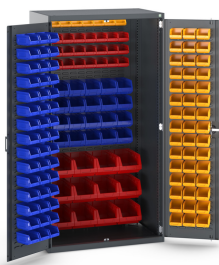

40021129. - cubio cupboard

Short Description

cubio cupboard louvre doors louvre backpanel & 150 bins
WxDxH: 1050x650x2000mm

Product Images

Additional Information

Door type	Louvre
Door height 1	1900 mm
Width	1050
Depth	650
Height	2000
Customs tariff number	94032080
Product material	Sheet steel
Product surface	Powder coated

Product Options

Colour:	Anthracite grey / Anthracite grey
	Light grey / Anthracite grey
	Light grey / Gentian blue
	Light grey / Light grey
	Light grey / Crimson red