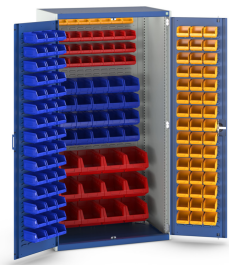

40021129. - cubio cupboard

Short Description

cubio cupboard louvre doors louvre backpanel & 150 bins
WxDxH: 1050x650x2000mm

Product Images

Additional Information

Door type	Louvre
Door height 1	1900 mm
Width	1050
Depth	650
Height	2000
Customs tariff number	94032080
Product material	Sheet steel
Product surface	Powder coated

Product Options

Colour:	Anthracite grey / Anthracite grey
	Light grey / Anthracite grey
	Light grey / Gentian blue
	Light grey / Light grey
	Light grey / Crimson red