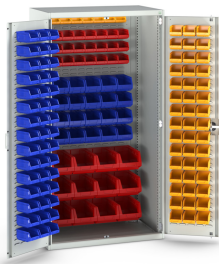

# 40021129. - cubio cupboard

## Short Description

cubio cupboard louvre doors louvre backpanel & 150 bins  
WxDxH: 1050x650x2000mm

## Additional Information

---

Door type	Louvre
Door height 1	1900 mm
Width	1050
Depth	650
Height	2000
Customs tariff number	94032080
Product material	Sheet steel
Product surface	Powder coated

## Product Options

---

Colour:	Anthracite grey / Anthracite grey
	Light grey / Anthracite grey
	Light grey / Gentian blue
	Light grey / Light grey
	Light grey / Crimson red