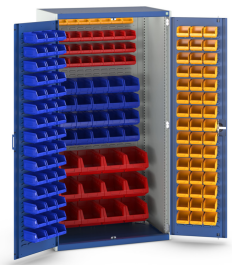

## Short Description

cubio cupboard louvre doors louvre backpanel & 150 bins  
WxDxH: 1050x650x2000mm

## Additional Information

---

Door type	Louvre
Door height 1	1900 mm
Width	1050
Depth	650
Height	2000
Customs tariff number	94032080
Product material	Sheet steel
Product surface	Powder coated

## Product Options

---

Colour:	Anthracite grey / Anthracite grey
	Light grey / Anthracite grey
	Light grey / Gentian blue
	Light grey / Light grey
	Light grey / Crimson red