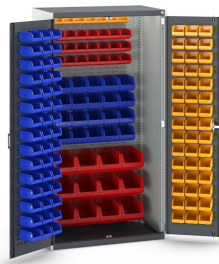

## Short Description

cubio cupboard louvre doors louvre backpanel & 150 bins  
WxDxH: 1050x650x2000mm

## Additional Information

---

Door type	Louvre
Door height 1	1900 mm
Width	1050
Depth	650
Height	2000
Customs tariff number	94032080
Product material	Sheet steel
Product surface	Powder coated

## Product Options

---

Colour:	Anthracite grey / Anthracite grey
	Light grey / Anthracite grey
	Light grey / Gentian blue
	Light grey / Light grey
	Light grey / Crimson red