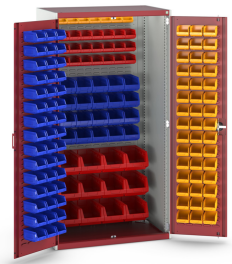

# 40021129. - cubio cupboard

## Short Description

cubio cupboard louvre doors louvre backpanel & 150 bins  
WxDxH: 1050x650x2000mm

## Additional Information

---

Door type	Louvre
Door height 1	1900 mm
Width	1050
Depth	650
Height	2000
Customs tariff number	94032080
Product material	Sheet steel
Product surface	Powder coated

## Product Options

---

Colour:	Anthracite grey / Anthracite grey
	Light grey / Anthracite grey
	Light grey / Gentian blue
	Light grey / Light grey
	Light grey / Crimson red