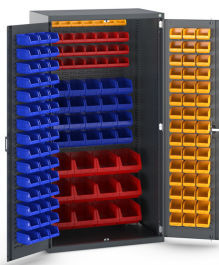

## Short Description

cubio cupboard louvre doors louvre backpanel & 150 bins  
WxDxH: 1050x650x2000mm

## Additional Information

---

Door type	Louvre
Door height 1	1900 mm
Width	1050
Depth	650
Height	2000
Customs tariff number	94032080
Product material	Sheet steel
Product surface	Powder coated

## Product Options

---

Colour:	Anthracite grey / Anthracite grey
	Light grey / Anthracite grey
	Light grey / Gentian blue
	Light grey / Light grey
	Light grey / Crimson red