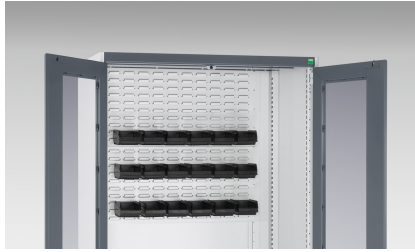

40021128. - cubio cupboard

Short Description

cubio cupboard with louvre doors, full louvre backpanel
WxDxH: 1050x650x2000mm

Product Images

Additional Information

Door type	Louvre
Door height 1	1900 mm
Width	1050
Depth	650
Height	2000
Customs tariff number	94032080
Product material	Sheet steel
Product surface	Powder coated

Product Options

Colour:	Anthracite grey / Anthracite grey
	Light grey / Anthracite grey
	Light grey / Gentian blue
	Light grey / Light grey
	Light grey / Crimson red