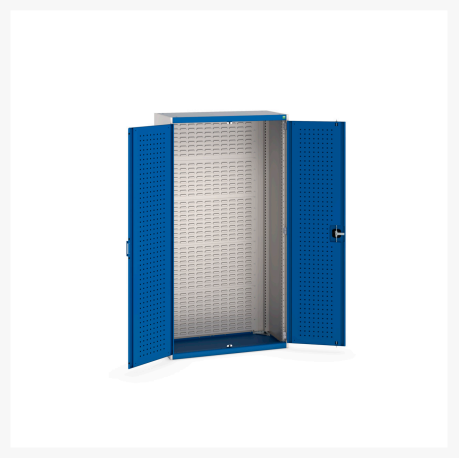

# 40013055. - cubio cupboard

## Short Description

cubio cupboard with perfo doors, full louvre backpanel  
WxDxH: 1050x525x2000mm

## Additional Information

---

Door type	Perfo
Door height 1	1900 mm
Width	1050
Depth	525
Height	2000
Customs tariff number	94032080
Product material	Sheet steel
Product surface	Powder coated

## Product Options

---

Colour:	Anthracite grey / Anthracite grey
	Light grey / Anthracite grey
	Light grey / Gentian blue
	Light grey / Light grey
	Light grey / Crimson red