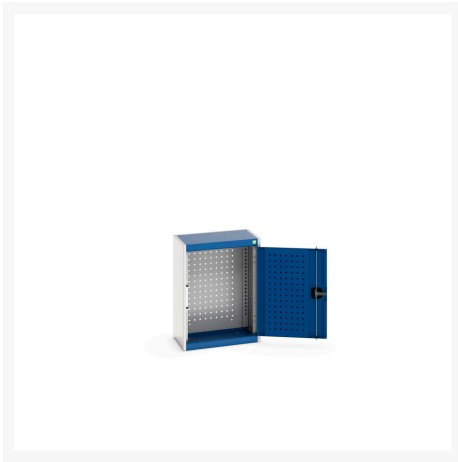

## 40031073. - cubio cupboard

### Short Description

---

cubio cupboard with perfo backpanel  
WxDxH: 525x325x700mm

## Additional Information

Door type	Perfo
Width	525
Depth	325
Height	700
Customs tariff number	94032080
Product material	Sheet steel
Product surface	Powder coated

## Product Options

---

Colour:	Anthracite grey / Anthracite grey
	Light grey / Anthracite grey
	Light grey / Gentian blue
	Light grey / Light grey
	Light grey / Crimson red