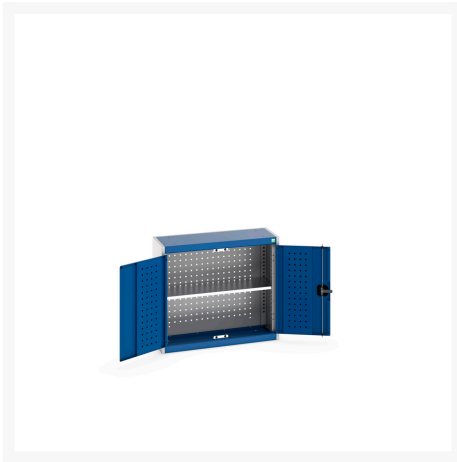

40031068. - cubio cupboard

Short Description

cubio cupboard with perfo backpanel and 1x shelf
WxDxH: 800x325x700mm

Product Images

Additional Information

Door type	Perfo
Shelf load capacity	75kg
Width	800
Depth	325
Height	1000
Customs tariff number	94032080
Product material	Sheet steel
Product surface	Powder coated

Product Options

Colour: Anthracite grey / Anthracite grey

Light grey / Anthracite grey

Light grey / Gentian blue

Light grey / Light grey

Light grey / Crimson red