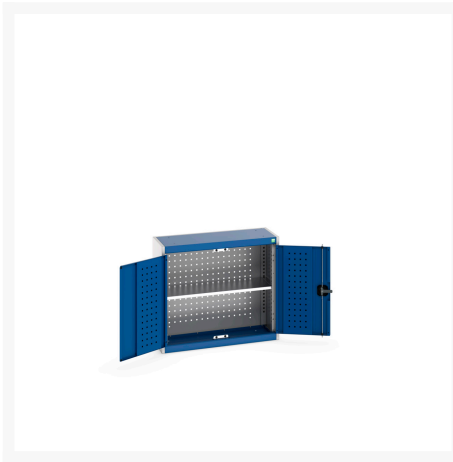

40031068. - cubio cupboard

Short Description

cubio cupboard with perfo backpanel and 1x shelf
WxDxH: 800x325x700mm

Product Images

Additional Information

Door type	Perfo
Shelf load capacity	75kg
Width	800
Depth	325
Height	1000
Customs tariff number	94032080
Product material	Sheet steel
Product surface	Powder coated

Product Options

Colour: Anthracite grey / Anthracite grey

Light grey / Anthracite grey

Light grey / Gentian blue

Light grey / Light grey

Light grey / Crimson red