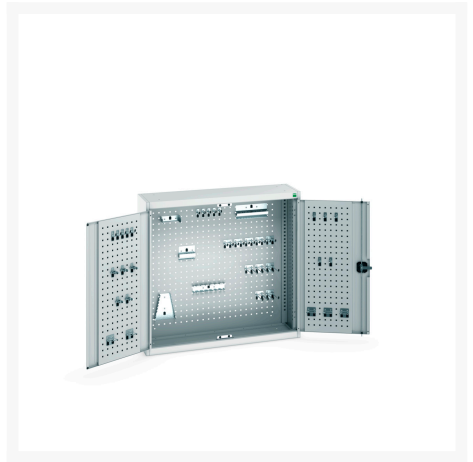

40031067. - cubio cupboard

Short Description

cubio cupboard with perfo backpanel & 40 piece hook kit
WxDxH: 1050x325x1000mm

Product Images

Additional Information

Door type	Perfo
Rear panel	perfo
Width	1050
Depth	325
Height	1000
Customs tariff number	94032080
Product material	Sheet steel
Product surface	Powder coated

Product Options

Colour: Anthracite grey / Anthracite grey

Light grey / Anthracite grey

Light grey / Gentian blue

Light grey / Light grey

Light grey / Crimson red