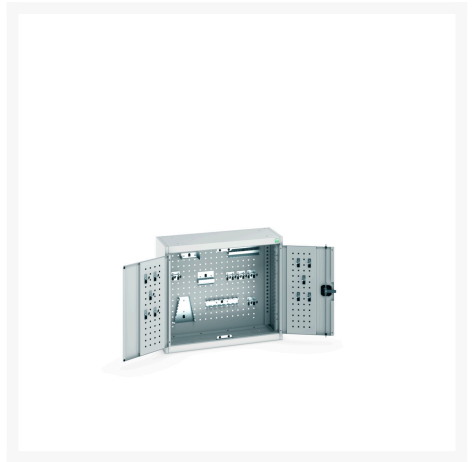

### Short Description

---

cubio cupboard with perfo backpanel & 20 piece hook kit  
WxDxH: 800x325x700mm

## Additional Information

Door type	Perfo
Width	800
Depth	325
Height	700
Customs tariff number	94032080
Product material	Sheet steel
Product surface	Powder coated

## Product Options

---

Colour: Anthracite grey / Anthracite grey

Light grey / Anthracite grey

Light grey / Gentian blue

Light grey / Light grey

Light grey / Crimson red