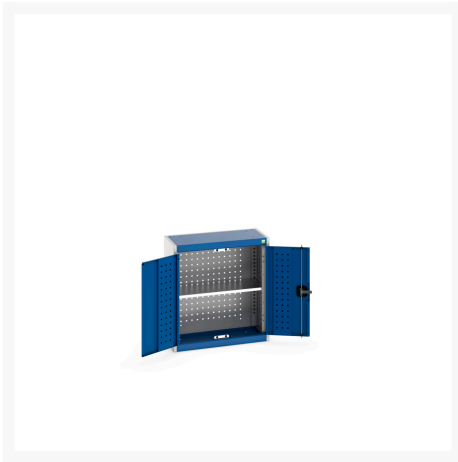

## 40031079. - cubio cupboard

### Short Description

---

cubio cupboard with perfo backpanel and 1x shelf  
WxDxH: 650x325x700mm

## Additional Information

Door type	Perfo
Shelf load capacity	75kg
Width	650
Depth	325
Height	700
Customs tariff number	94032080
Product material	Sheet steel
Product surface	Powder coated

## Product Options

---

Colour: Anthracite grey / Anthracite grey

Light grey / Anthracite grey

Light grey / Gentian blue

Light grey / Light grey

Light grey / Crimson red