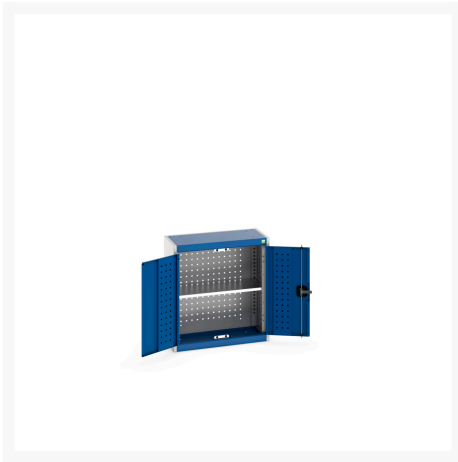

Additional Information

Door type	Perfo
Shelf load capacity	75kg
Width	650
Depth	325
Height	700
Customs tariff number	94032080
Product material	Sheet steel
Product surface	Powder coated