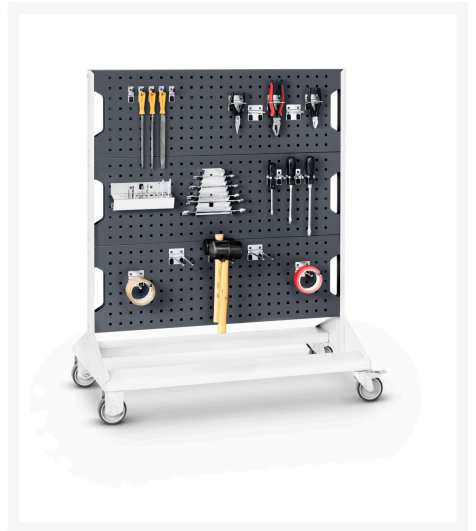

16917260. - perfo panel trolley double sided & hooks

Short Description

perfo panel trolley double sided & hooks with 6 panels, 40 piece hook kit
WxDxH: 1000x550x1250mm

Product Images

Additional Information

Width	1000
Depth	550
Height	1250
Customs tariff number	94032080
Product material	Sheet steel
Product surface	Paint

Product Options

Name main colour:	Anthracite grey
	Crimson red
	Gentian blue
	Light grey