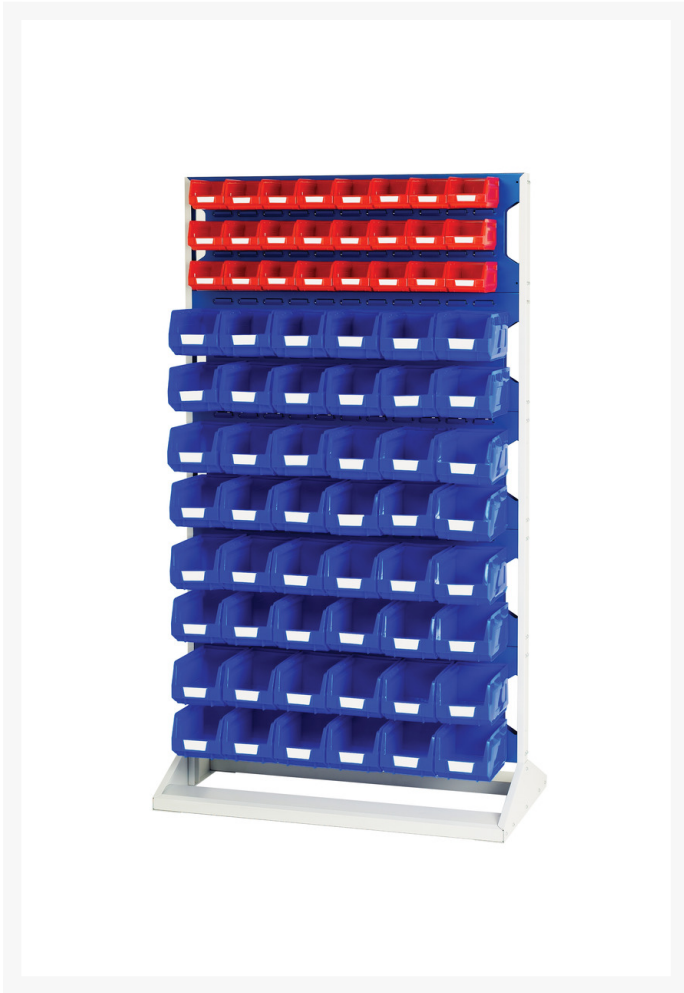

16917225. - Louvre panel rack double sided & bin kit

Short Description

Louvre panel rack double sided & bin kit with 10 panels, 48x red 96x blue bins
WxDxH: 1000x550x1775mm

Additional Information

Width	1000
Depth	550
Height	1775
Customs tariff number	94032080
Product material	Sheet steel
Product surface	Powder coated

Product Options

Name main colour:	Anthracite grey
	Crimson red
	Gentian blue
	Light grey