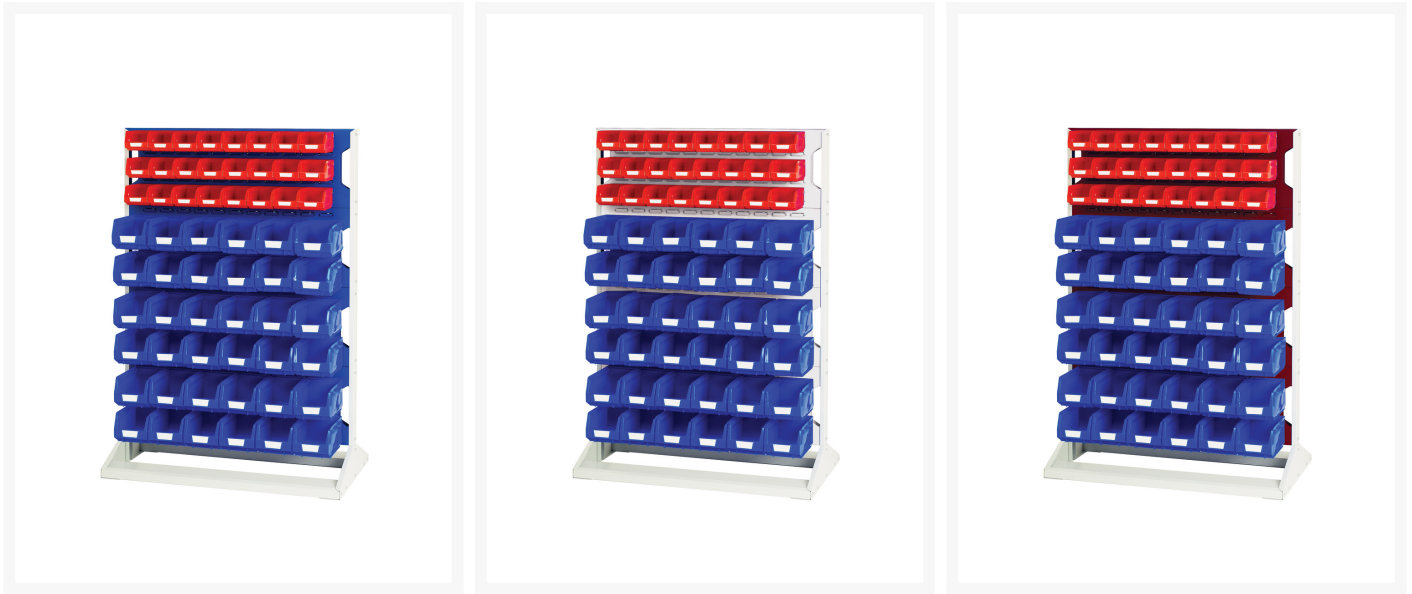

# 16917223. - Louvre panel rack double sided & bin kit

## Short Description

Louvre panel rack double sided & bin kit with 8 panels, 48x red 72x blue bins  
WxDxH: 1000x550x1450mm

## Additional Information

Width	1000
Depth	550
Height	1450
Customs tariff number	94032080
Product material	Sheet steel
Product surface	Powder coated

## Product Options

Name main colour:	Anthracite grey
	Crimson red
	Gentian blue
	Light grey