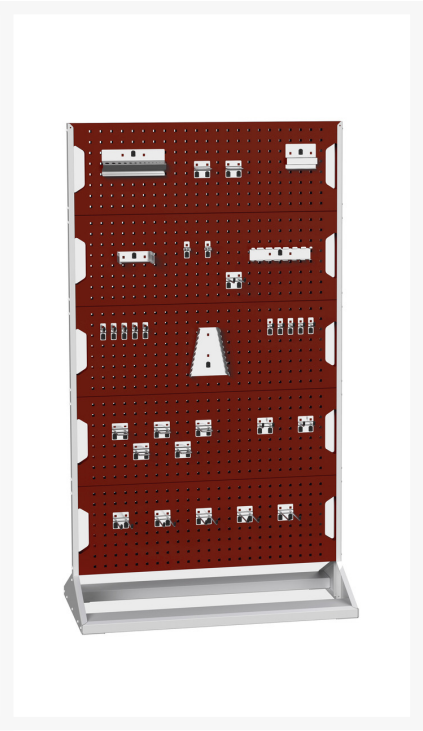

16917202. - perfo panel rack double sided & hook kit

Short Description

perfo panel rack double sided & hook kit with 10 panels and 80 piece hook kit
WxDxH: 1000x550x1775mm

Additional Information

Width	1000
Depth	550
Height	1775
Customs tariff number	94032080
Product material	Sheet steel
Product surface	Paint

Product Options

Name main colour:	Anthracite grey
	Crimson red
	Gentian blue
	Light grey