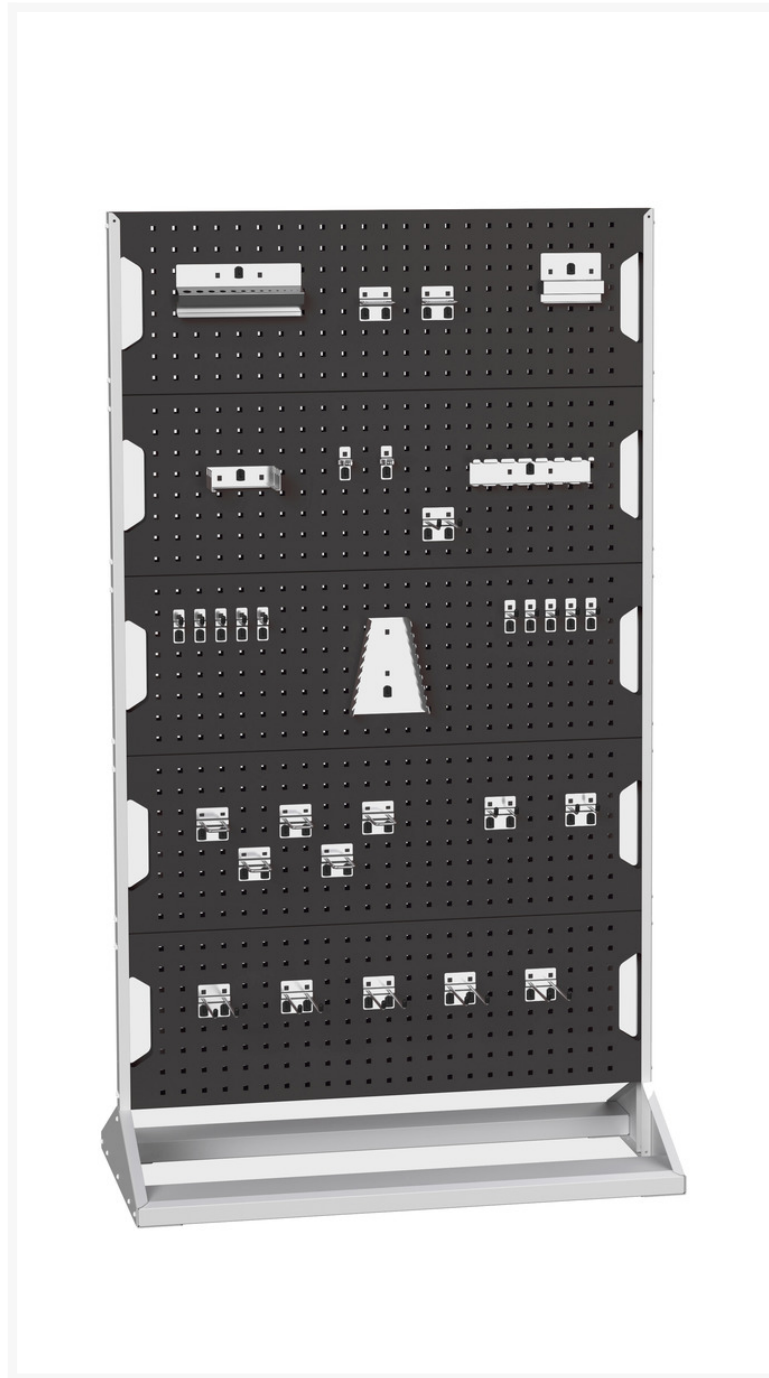

16917202. - perfo panel rack double sided & hook kit

Short Description

perfo panel rack double sided & hook kit with 10 panels and 80 piece hook kit
WxDxH: 1000x550x1775mm

Additional Information

Width	1000
Depth	550
Height	1775
Customs tariff number	94032080
Product material	Sheet steel
Product surface	Paint

Product Options

Name main colour:	Anthracite grey
	Crimson red
	Gentian blue
	Light grey