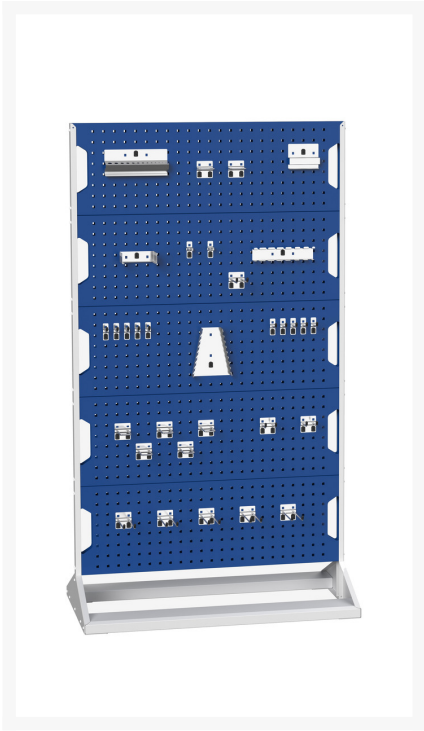

16917202. - perfo panel rack double sided & hook kit

Short Description

perfo panel rack double sided & hook kit with 10 panels and 80 piece hook kit
WxDxH: 1000x550x1775mm

Additional Information

Width	1000
Depth	550
Height	1775
Customs tariff number	94032080
Product material	Sheet steel
Product surface	Paint

Product Options

Name main colour:	Anthracite grey
	Crimson red
	Gentian blue
	Light grey