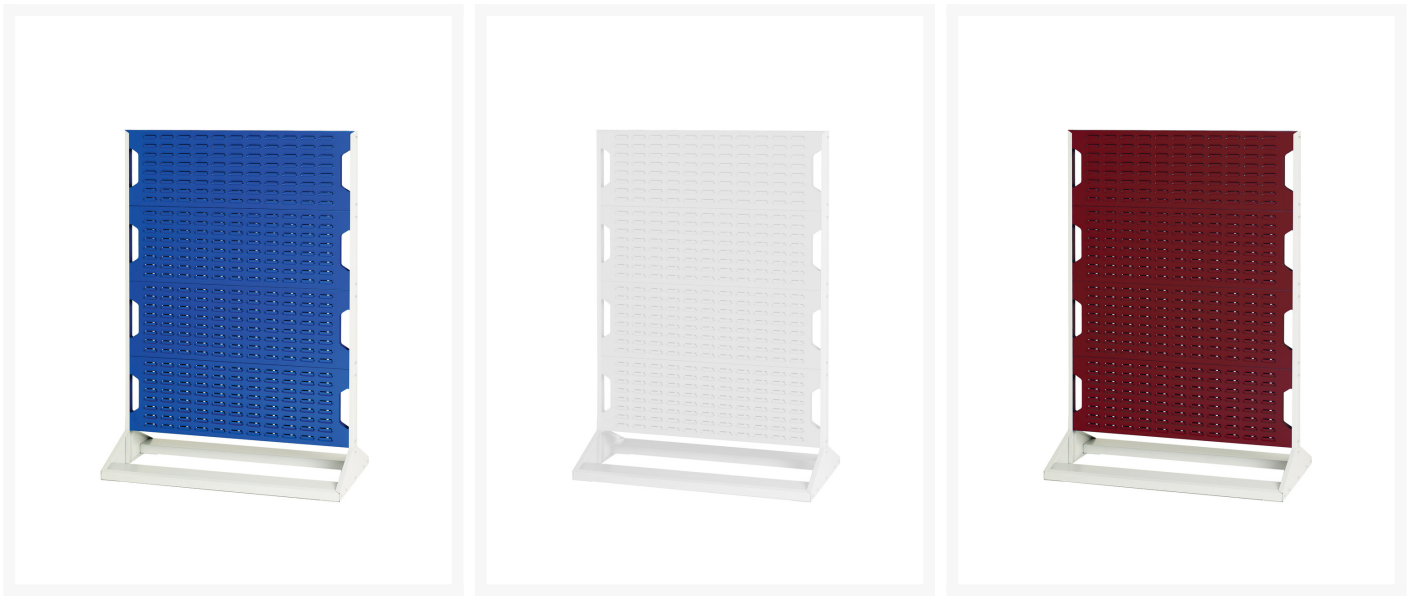

16917126. - Louvre panel rack single sided

Short Description

Louvre panel rack single sided with 4 panels
WxDxH: 1000x550x1450mm

Product Images

Additional Information

Width	1000
Depth	550
Height	1450
Customs tariff number	94032080
Product material	Sheet steel
Product surface	Powder coated

Product Options

Name main colour:	Anthracite grey
	Crimson red
	Gentian blue
	Light grey