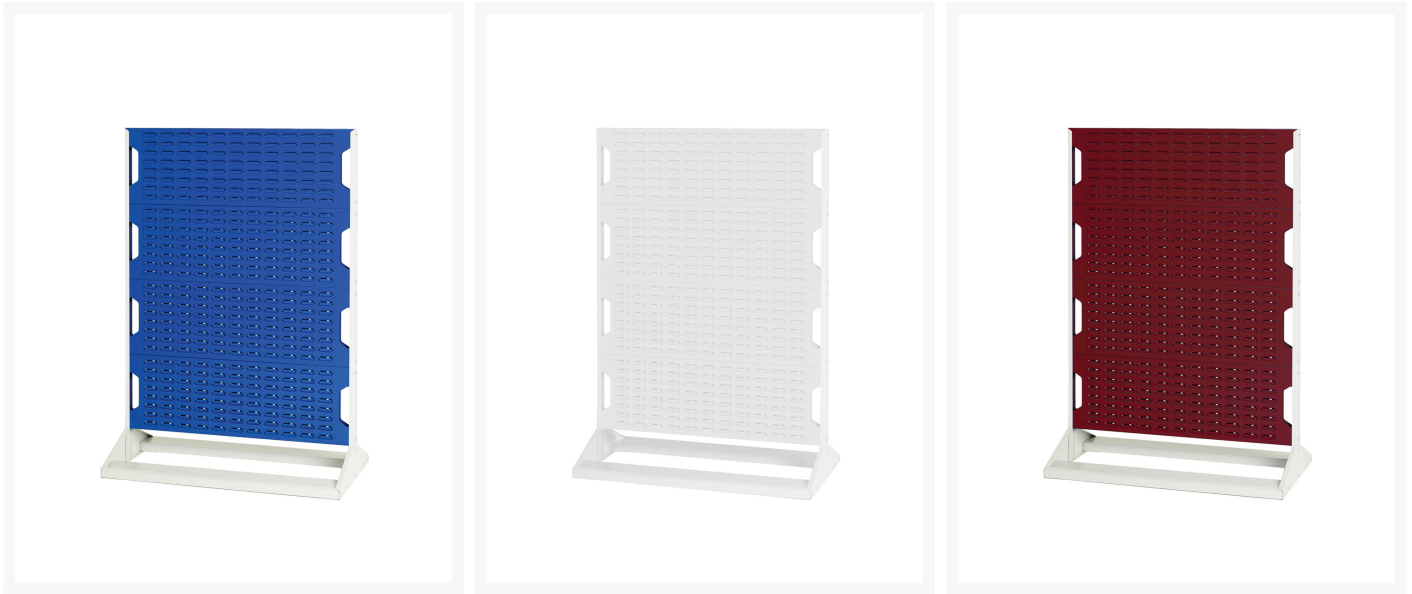

16917126. - Louvre panel rack single sided

Short Description

Louvre panel rack single sided with 4 panels
WxDxH: 1000x550x1450mm

Product Images

Additional Information

Width	1000
Depth	550
Height	1450
Customs tariff number	94032080
Product material	Sheet steel
Product surface	Powder coated

Product Options

Name main colour:	Anthracite grey
	Crimson red
	Gentian blue
	Light grey