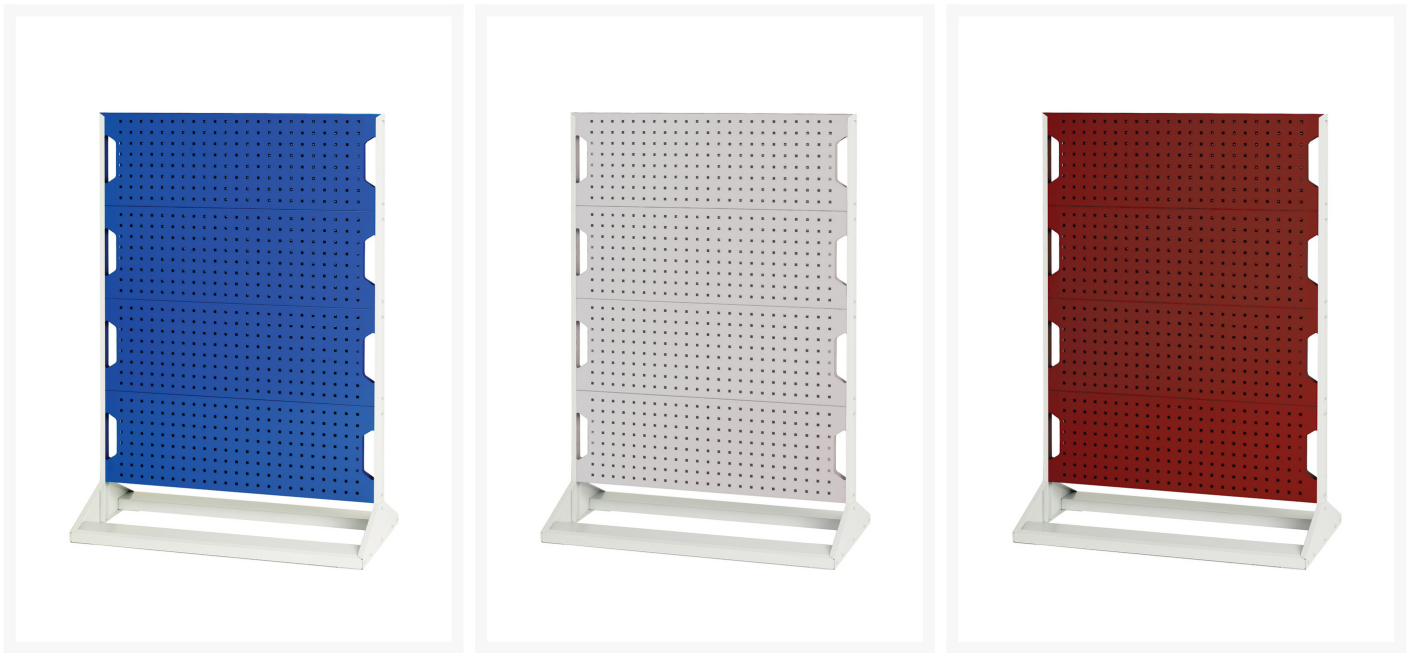

16917106. - perfo panel rack single sided

Short Description

perfo panel rack single sided with 4 panels
WxDxH: 1000x550x1450mm

Product Images

Additional Information

Width	1000
Depth	550
Height	1450
Customs tariff number	94032080
Product material	Sheet steel
Product surface	Powder coated

Product Options

Name main colour:	Anthracite grey
	Crimson red
	Gentian blue
	Light grey