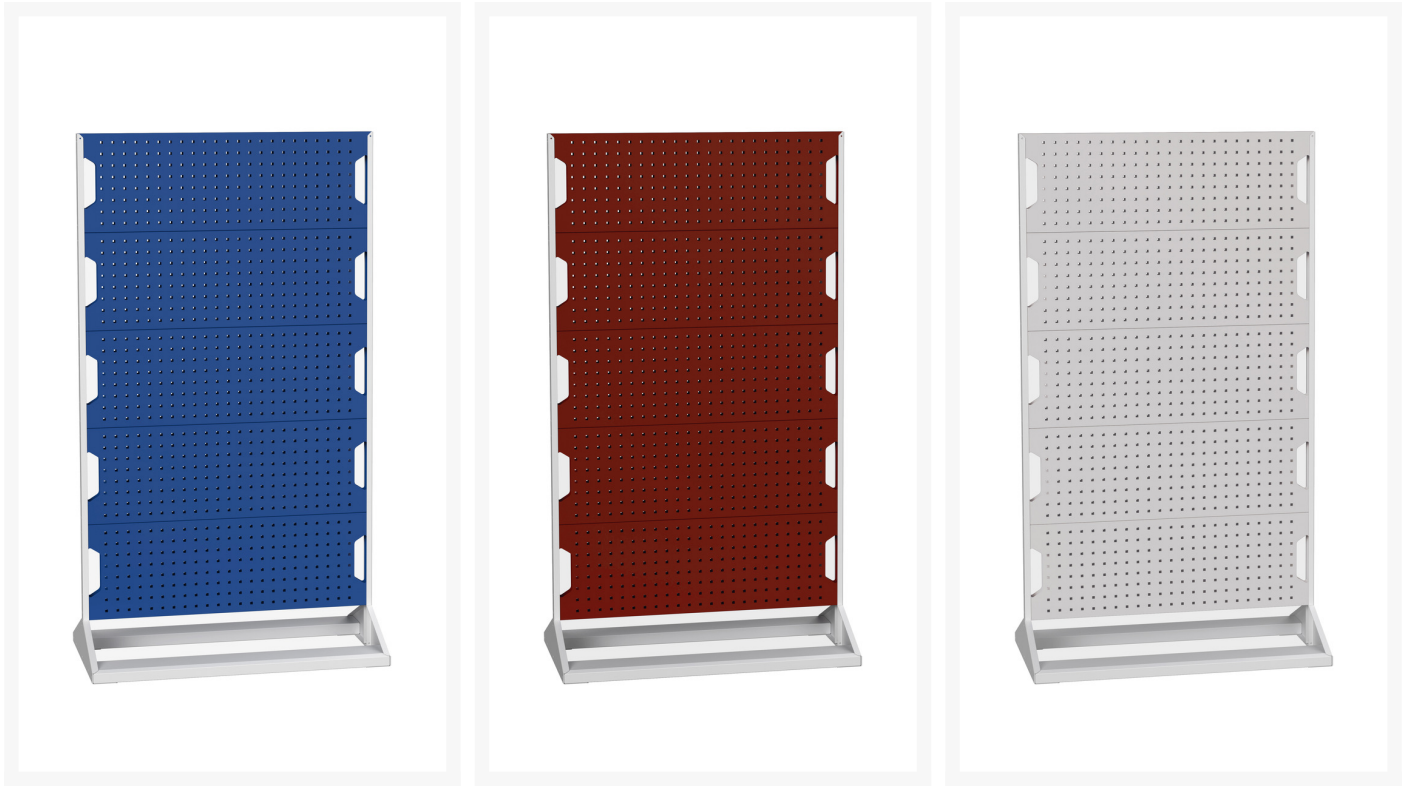

16917102. - perfo panel rack double sided

Short Description

perfo panel rack double sided with 10 panels
WxDxH: 1000x550x1775mm

Product Images

Additional Information

Width	1000
Depth	550
Height	1775
Customs tariff number	94032080
Product material	Sheet steel
Product surface	Paint

Product Options

Name main colour:	Anthracite grey
	Crimson red
	Gentian blue
	Light grey