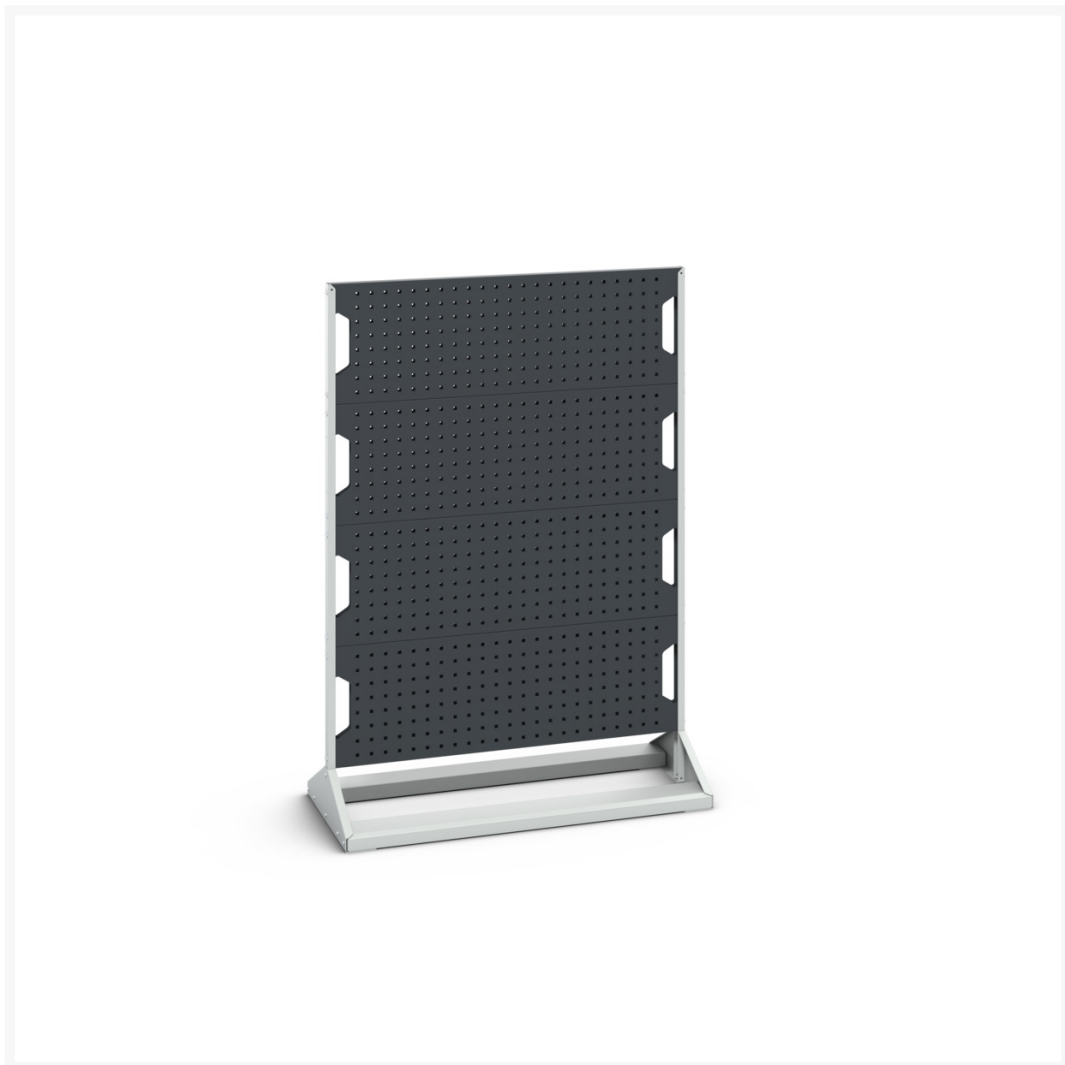

# 16917101. - perfo panel rack double sided

## Short Description

perfo panel rack double sided with 8 panels  
WxDxH: 1000x550x1450mm

## Additional Information

Width	1000
Depth	550
Height	1450
Customs tariff number	94032080
Product material	Sheet steel
Product surface	Paint

---

Name main colour:	Anthracite grey
	Crimson red
	Gentian blue
	Light grey