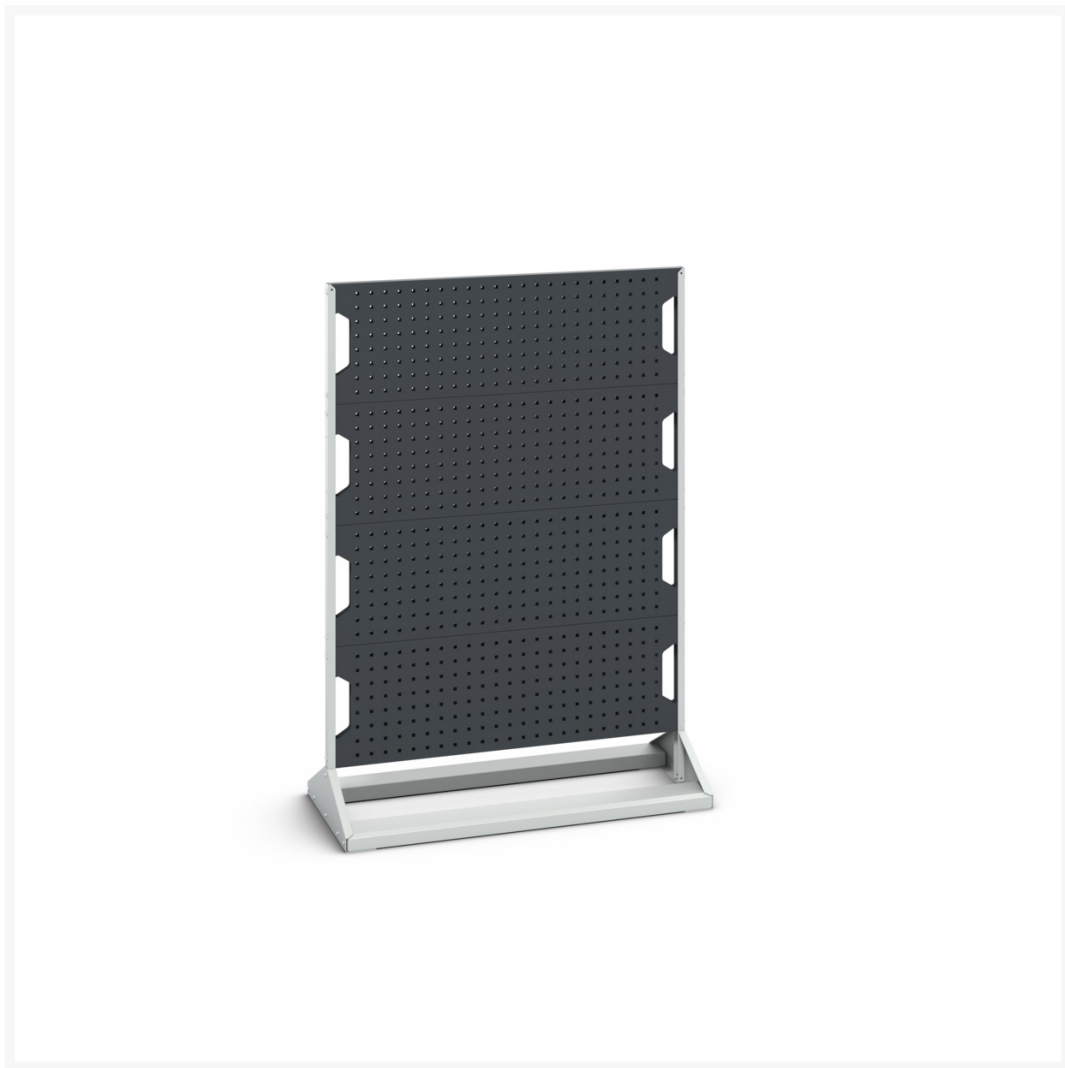

16917101. - perfo panel rack double sided

Short Description

perfo panel rack double sided with 8 panels
WxDxH: 1000x550x1450mm

Product Images

Additional Information

Width	1000
Depth	550
Height	1450
Customs tariff number	94032080
Product material	Sheet steel
Product surface	Paint

Name main colour:	Anthracite grey
	Crimson red
	Gentian blue
	Light grey

Product Options