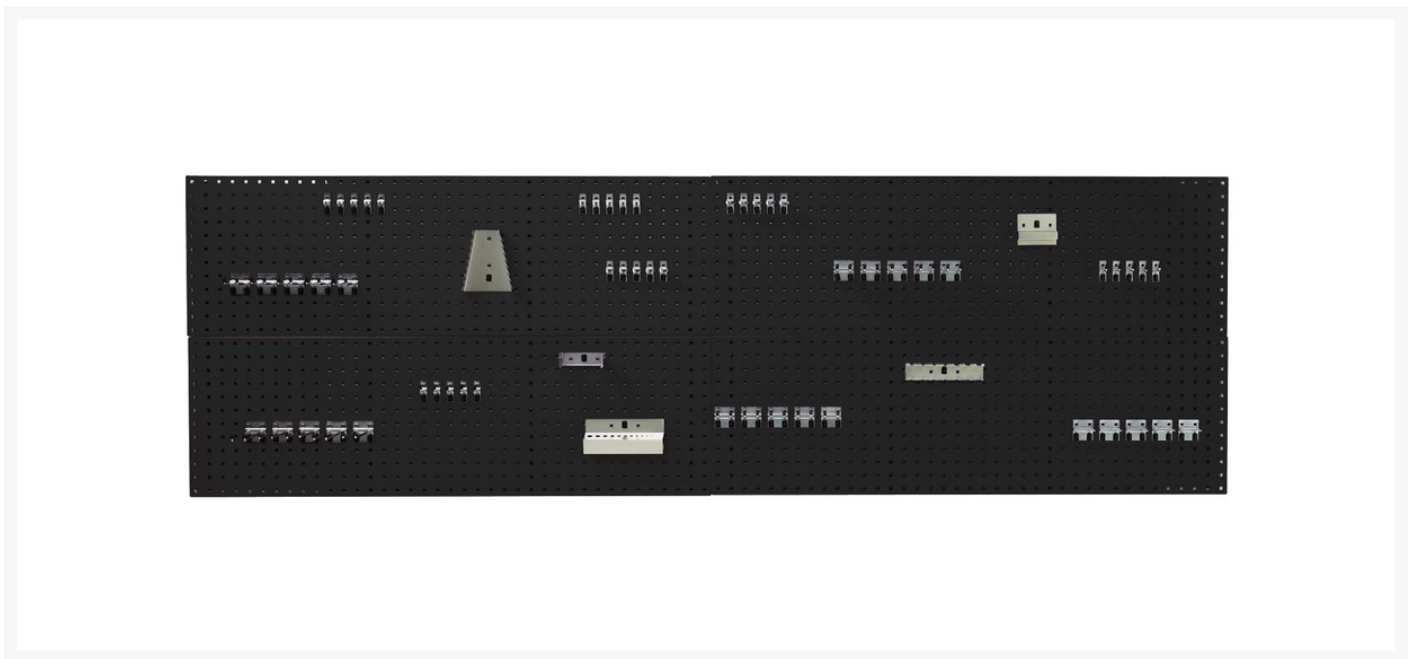

# 14031424. - perfo panel and hook kit

## Short Description

perfo panel and hook kit with 4x 1.5m panels & 60 piece hook kit  
WxDxH: 1500x200x2000mm

## Additional Information

---

Number of panels	4
Panel area	2.72
Width	1496
Depth	200
Height	2000
Customs tariff number	94032080
Product material	Sheet steel
Product surface	Powder coated

## Product Options

---

Name main colour:	Anthracite grey
	Crimson red
	Gentian blue
	Light grey