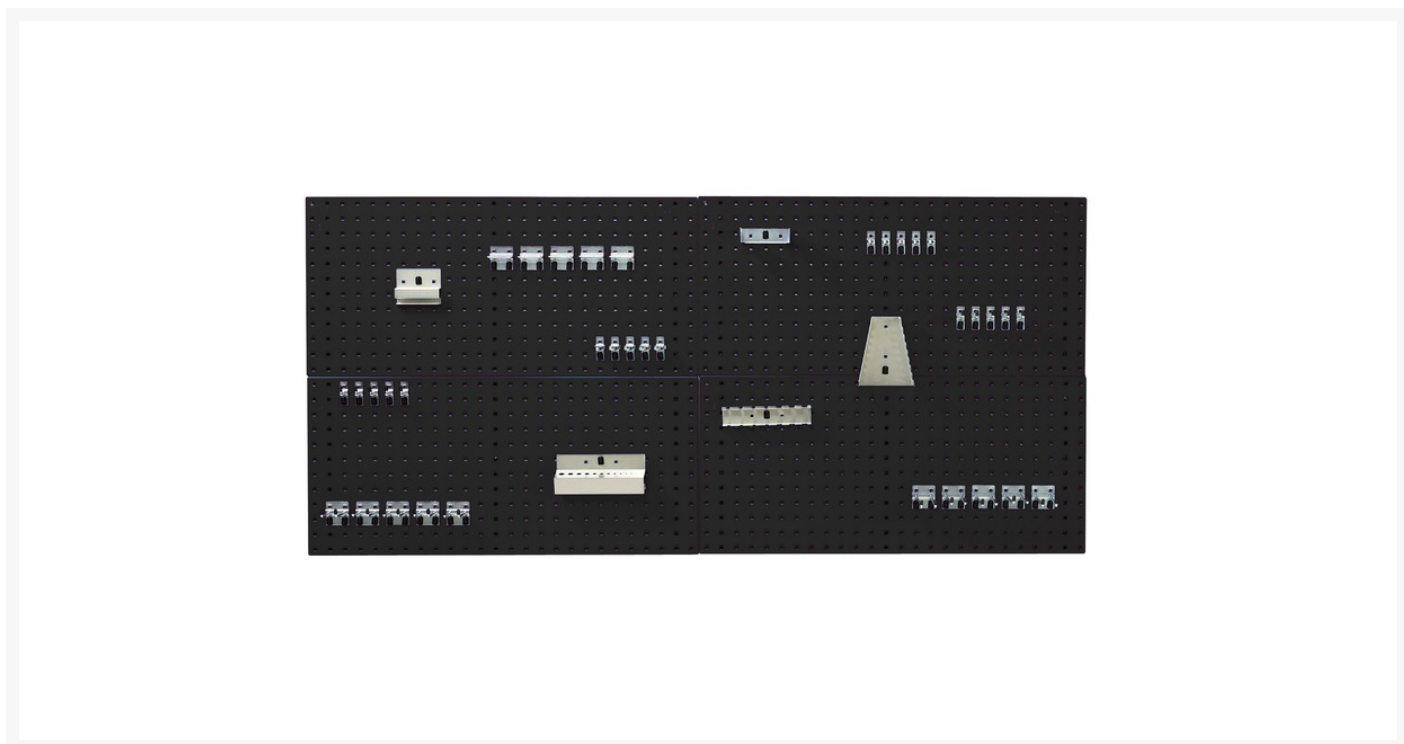

# 14031422. - perfo panel and hook kit

## Short Description

perfo panel and hook kit with 4x 1.0m panels & 40 piece hook kit  
WxDxH: 1000x200x2000mm

## Additional Information

---

Number of panels	4
Panel area	1.80
Width	990
Depth	200
Height	2000
Customs tariff number	94032080
Product material	Sheet steel
Product surface	Powder coated

## Product Options

---

Name main colour:	Anthracite grey
	Crimson red
	Gentian blue
	Light grey