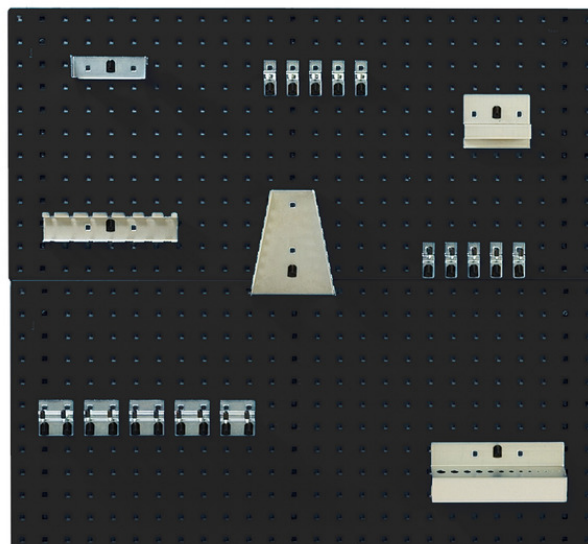

14031421. - perfo panel and hook kit

Short Description

perfo panel and hook kit with 2x 1.0M panels & 20 piece hook kit
WxDxH: 1000x200x1000mm

Product Images

Additional Information

Number of panels	2
Panel area	0.90
Width	990
Depth	200
Height	1000
Customs tariff number	94032080
Product material	Sheet steel
Product surface	Powder coated

Product Options

Name main colour:	Anthracite grey
	Crimson red
	Gentian blue
	Light grey