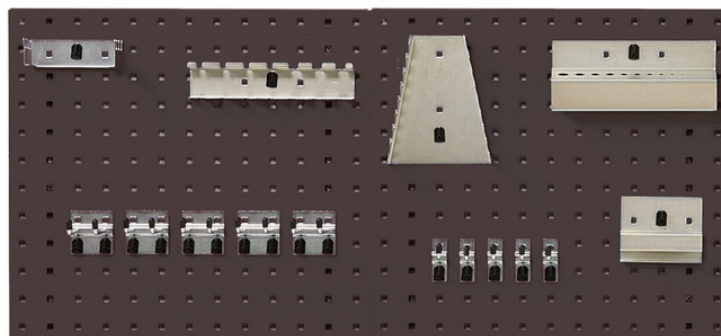

14031420. - perfo panel and hook kit

Short Description

perfo panel and hook kit with 2x 0.5M panels & 15 piece hook kit
WxDxH: 500x200x1000mm

Product Images

Additional Information

Number of panels	2
Panel area	0.45
Width	495
Depth	200
Height	1000
Customs tariff number	94032080
Product material	Sheet steel
Product surface	Powder coated

Product Options

Name main colour:	Anthracite grey
	Crimson red
	Gentian blue
	Light grey