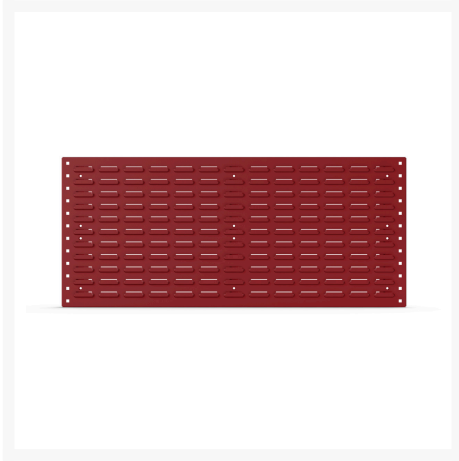

14025401. - Louvre panel

Short Description

Louvre panel horizontal
WxDxH: 1050x19x457mm

Product Images

Additional Information

Width	1050
Depth	13
Height	457
Customs tariff number	94039010
Product material	Sheet steel
Product surface	Powder coated

Product Options

Name main colour:	Anthracite grey
	Crimson red
	Gentian blue
	Light grey