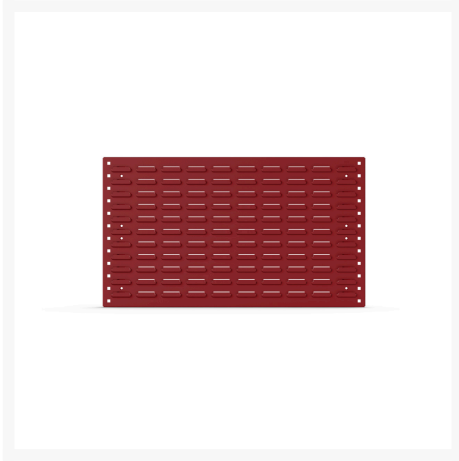

14025400. - Louvre panel

Short Description

Louvre panel horizontal
WxDxH: 800x19x457mm

Product Images

Additional Information

Width	800
Depth	13
Height	457
Customs tariff number	94039010
Product material	Sheet steel
Product surface	Powder coated

Product Options

Name main colour:	Anthracite grey
	Crimson red
	Gentian blue
	Light grey