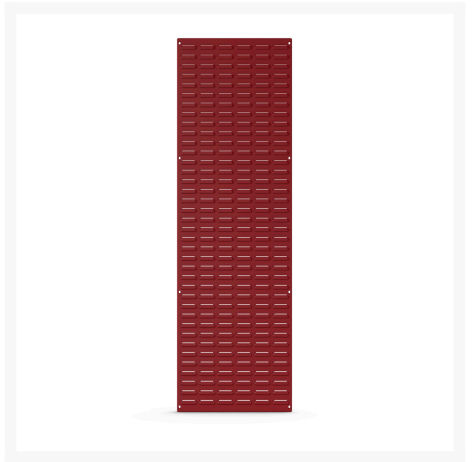

## 14025149. - Louvre panel

### Short Description

---

Louvre panel vertical  
WxDxH: 457x19x1486mm

## Additional Information

---

Width	457
Depth	13
Height	1486
Customs tariff number	94039010
Product material	Sheet steel
Product surface	Powder coated

## Product Options

---

Name main colour:	Anthracite grey
	Crimson red
	Gentian blue
	Light grey