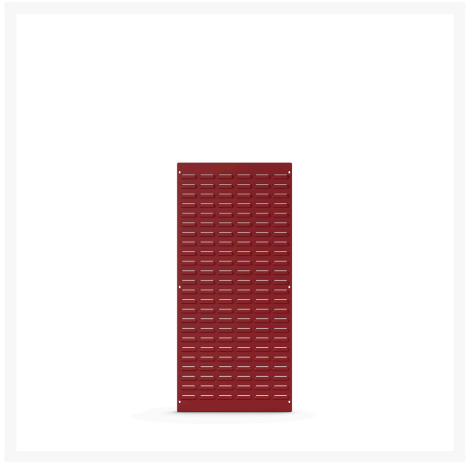

### Short Description

---

Louvre panel vertical  
WxDxH: 457x19x991mm

## Additional Information

|                       |               |
|-----------------------|---------------|
| Width                 | 457           |
| Depth                 | 13            |
| Height                | 991           |
| Customs tariff number | 94039010      |
| Product material      | Sheet steel   |
| Product surface       | Powder coated |