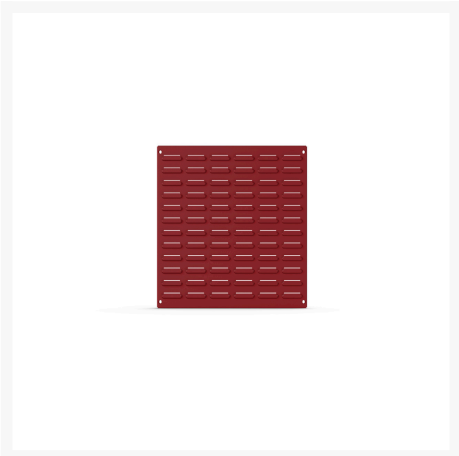

14025147. - Louvre panel

Short Description

Louvre panel vertical
WxDxH: 457x19x495mm

Product Images

Additional Information

Width	457
Depth	13
Height	495
Customs tariff number	94039010
Product material	Sheet steel
Product surface	Powder coated

Product Options

Name main colour:	Anthracite grey
	Crimson red
	Gentian blue
	Light grey