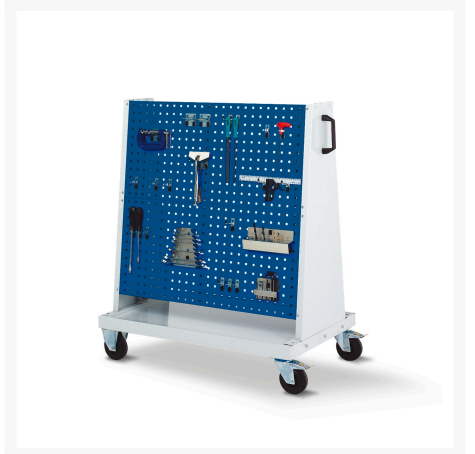

14025147. - Louvre panel

Short Description

Louvre panel vertical
WxDxH: 457x19x495mm

Product Images

Additional Information

Width	457
Depth	13
Height	495
Customs tariff number	94039010
Product material	Sheet steel
Product surface	Powder coated

Product Options

Name main colour:	Anthracite grey
	Crimson red
	Gentian blue
	Light grey