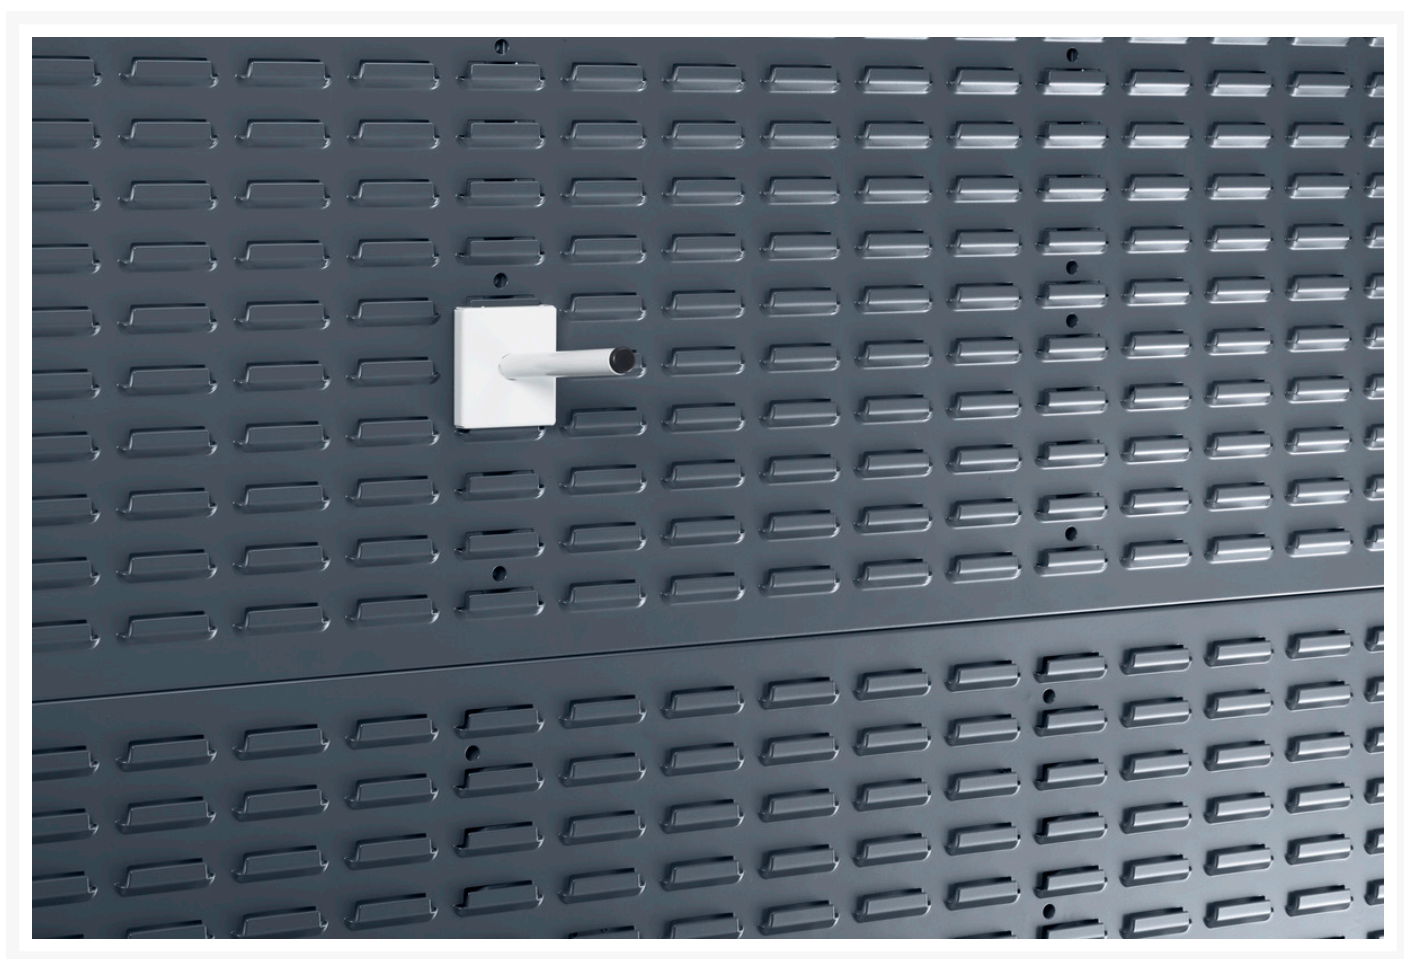

# 14022025.16 - perfo spigot

## Short Description

perfo spigot for louvred panels,  $\varnothing$  16  
WxDxH: 68x320x77mm RAL 7035

## Additional Information

Width	68
Depth	320
Height	77
Customs tariff number	94032080
Product material	Sheet steel
Product surface	Powder coated