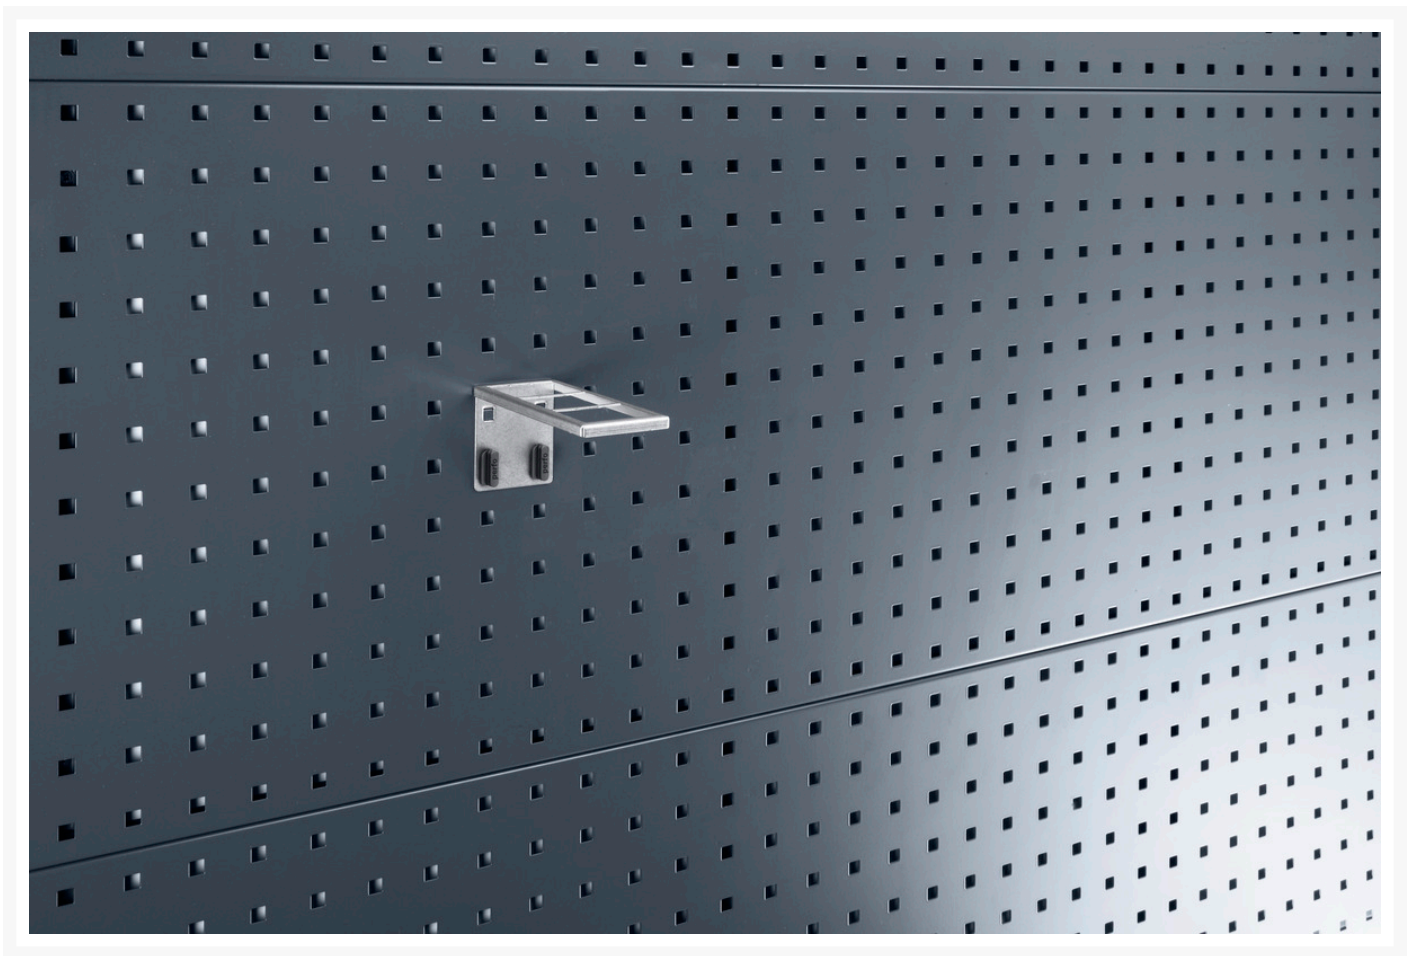

14022009 - perfo combined holder (upper part)

Short Description

perfo combined holder (upper part) with wide backplate
WxDxH: 60x153x70mm zinc plated

Product Images

Additional Information

Width	60
Depth	153
Height	9
Customs tariff number	94032080
Product material	Steel
Product surface	Galvanised