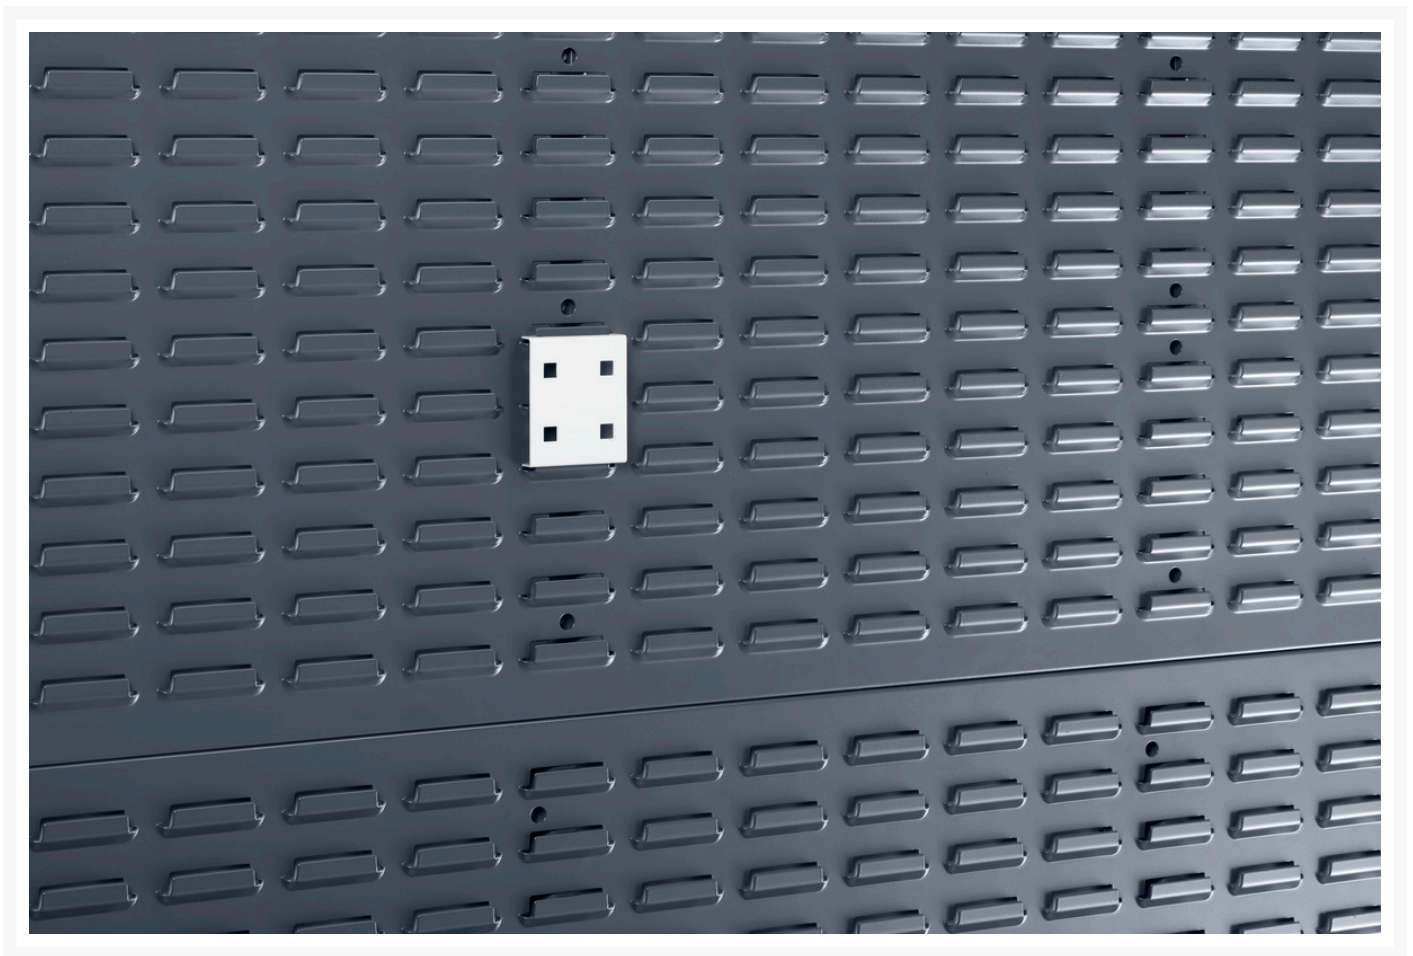

14005025.16 - perfo adapter for louvred panel

Short Description

perfo adapter for louvred panel 2 row
WxDxH: 65x15x77mm RAL 7035

Product Images

Additional Information

Width	65
Depth	15
Height	77
Customs tariff number	94032080
Product material	Sheet steel
Product surface	Powder coated