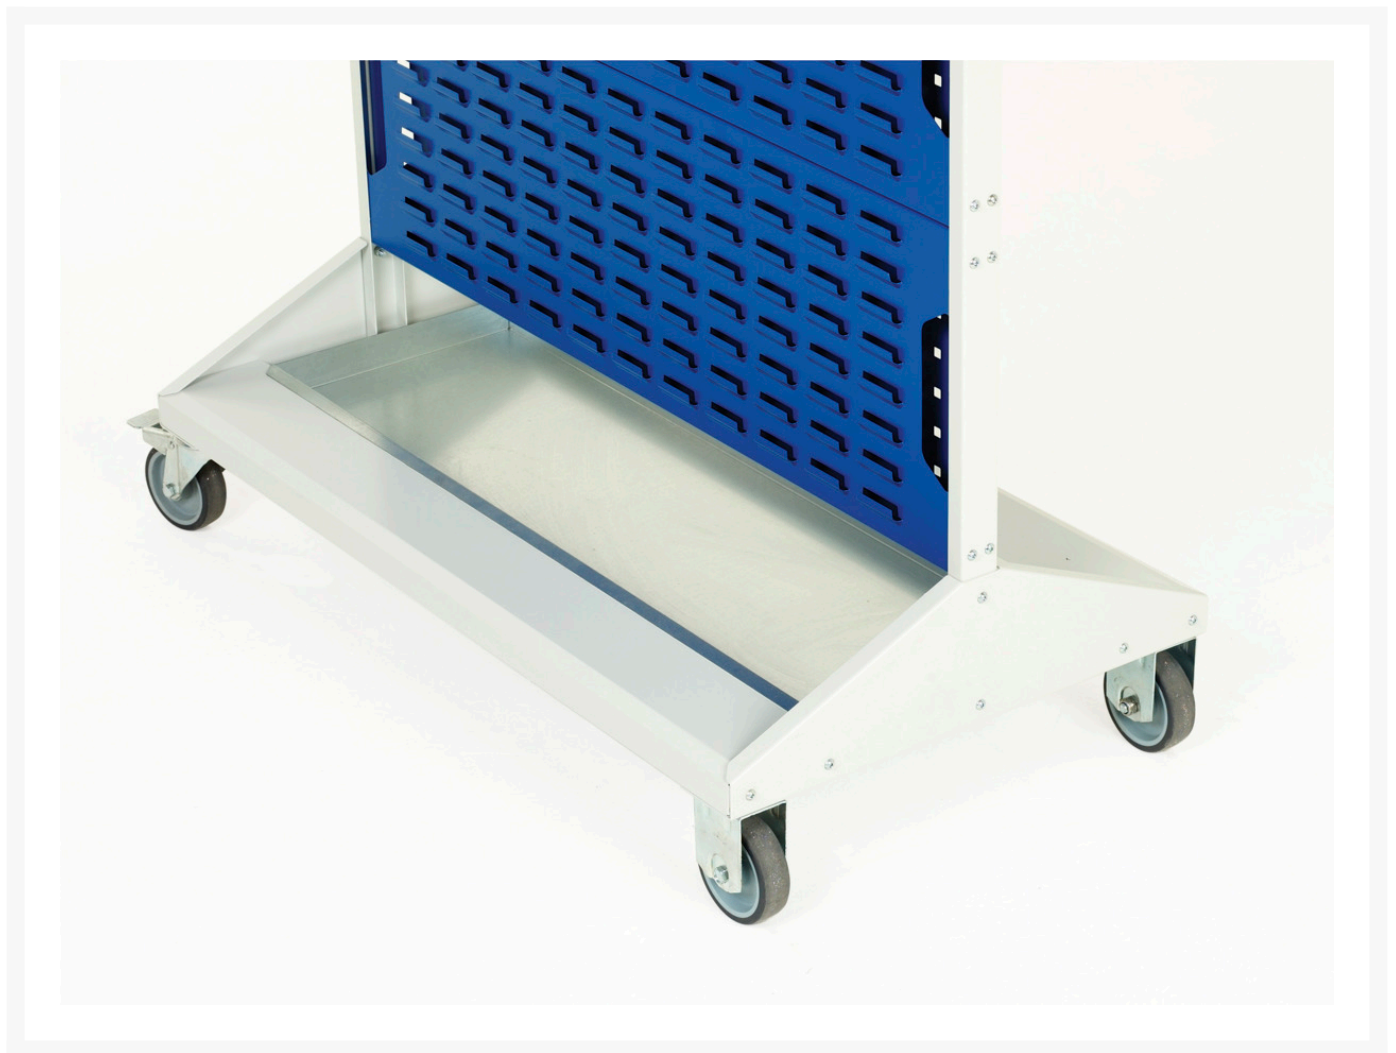

16917030.51V - perfo / louvre rack base tray

Short Description

perfo / louvre rack base tray for panel rack or panel trolley
WxD: 1000x550mm galvanised steel

Product Images

Additional Information

Width	1000
Depth	550
Height	28
Customs tariff number	94032080
Product material	Sheet steel
Product surface	Powder coated