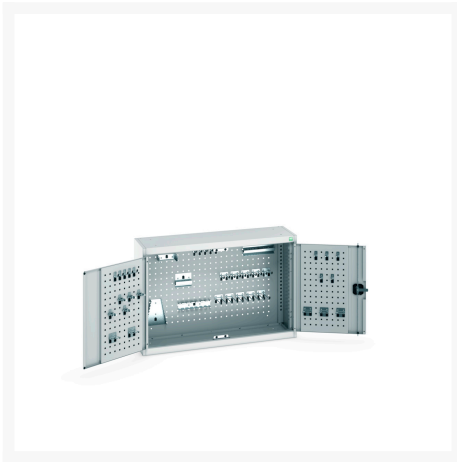

# 40031055. - cubio cupboard

## Short Description

cubio cupboard with perfo backpanel & 40 piece hook kit  
WxDxH: 1050x325x700mm

## Additional Information

Door type	Perfo
Rear panel	perfo
Width	1050
Depth	325
Height	700
Customs tariff number	94032080
Product material	Sheet steel
Product surface	Powder coated

## Product Options

---

Colour: Anthracite grey / Anthracite grey

Light grey / Anthracite grey

Light grey / Gentian blue

Light grey / Light grey

Light grey / Crimson red