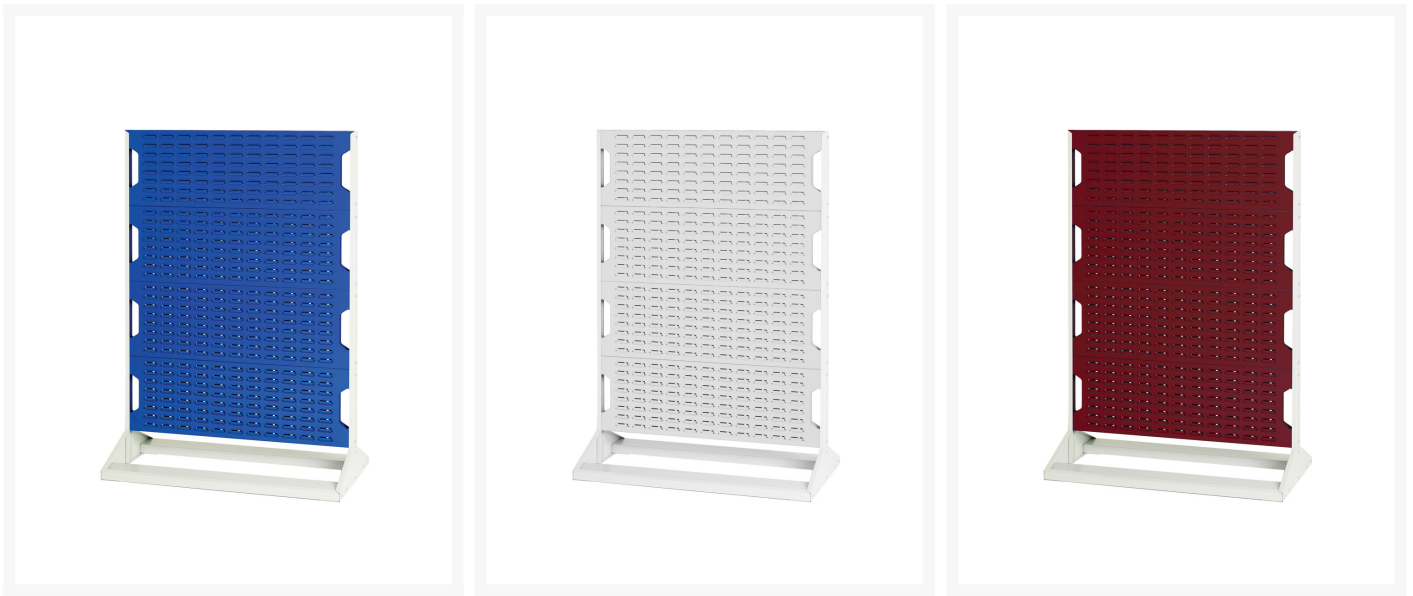

16917121. - Louvre panel rack double sided

Short Description

Louvre panel rack double sided with 8 panels
WxDxH: 1000x550x1450mm

Product Images

Additional Information

Width	1000
Depth	550
Height	1450
Customs tariff number	94032080
Product material	Sheet steel
Product surface	Powder coated

Product Options

Name main colour:	Anthracite grey
	Crimson red
	Gentian blue
	Light grey