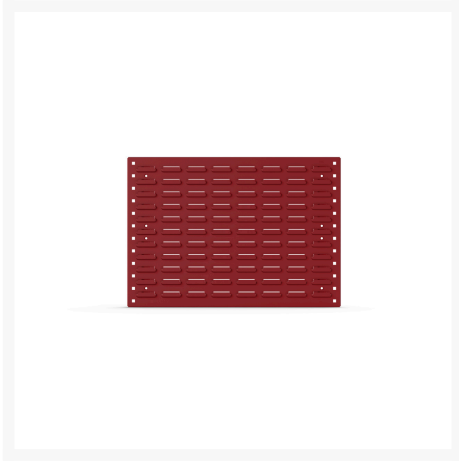

14025398. - Louvre panel

Short Description

Louvre panel horizontal
WxDxH: 650x19x457mm

Product Images

Additional Information

Width	650
Depth	13
Height	457
Customs tariff number	94039010
Product material	Sheet steel
Product surface	Powder coated

Product Options

Name main colour:	Anthracite grey
	Crimson red
	Gentian blue
	Light grey