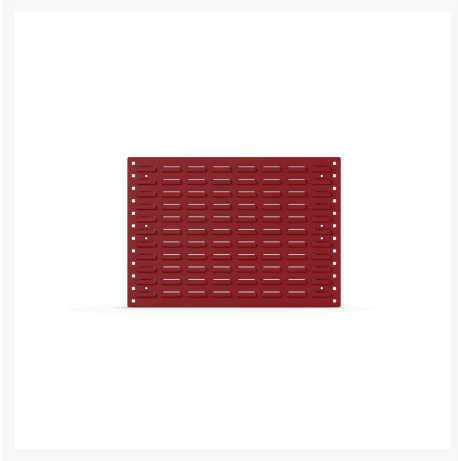

14025398. - Louvre panel

Short Description

Louvre panel horizontal
WxDxH: 650x19x457mm

Product Images

Additional Information

Width	650
Depth	13
Height	457
Customs tariff number	94039010
Product material	Sheet steel
Product surface	Powder coated

Product Options

Name main colour:	Anthracite grey
	Crimson red
	Gentian blue
	Light grey