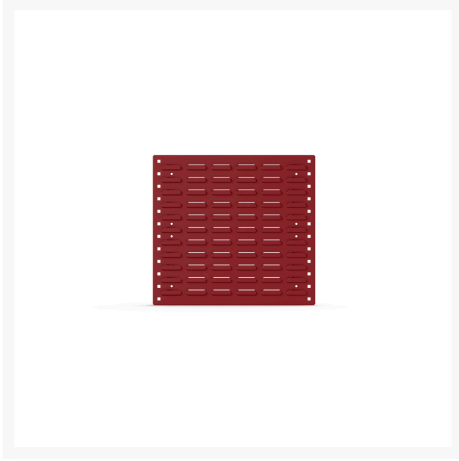

14025137. - Louvre panel

Short Description

Louvre panel horizontal
WxDxH: 495x19x457mm

Product Images

Additional Information

Width	495
Depth	13
Height	457
Customs tariff number	94039010
Product material	Sheet steel
Product surface	Powder coated

Product Options

Name main colour:	Anthracite grey
	Crimson red
	Gentian blue
	Light grey